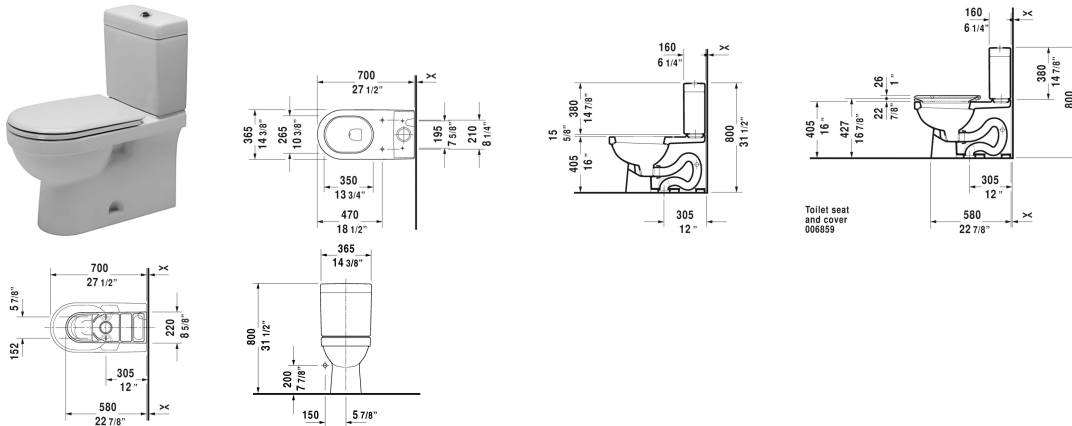

## Happy D.2 Two-Piece toilet # 011201..62

< 14 3/8" Inch >

Two-Piece toilet	Dimension	Weight	Order number
(without tank), US-version toilet, syphonic, 12" rough-in, vertical outlet, cUPC listed, 1.28 gpf			
<b>Colors</b>			
00 White 20 HygieneGlaze (an antibacterial ceramic glaze that provides almost indefinite effectiveness)			
<b>Variant</b>			
●	14 3/8" x 27 1/2" Inch	62.5 lb	011201..62
Mounting set for One-piece and Two-piece toilets, 1/2", US-version		1.1 lb	001431
<b>Suitable products</b>			
Toilet seat and cover elongated, hinges stainless steel, with slow close,			006859
Tank bottom left supply, cUPC listed, 14 3/8" x 6 1/4" Inch		14 3/8" x 6 1/4" Inch	092910

All drawings contain the necessary measurements which are subject to standard tolerances. They are stated in inch & mm and are non-binding. Exact measurements, in particular for customized installation scenarios, can only be taken from the finished ceramic piece.