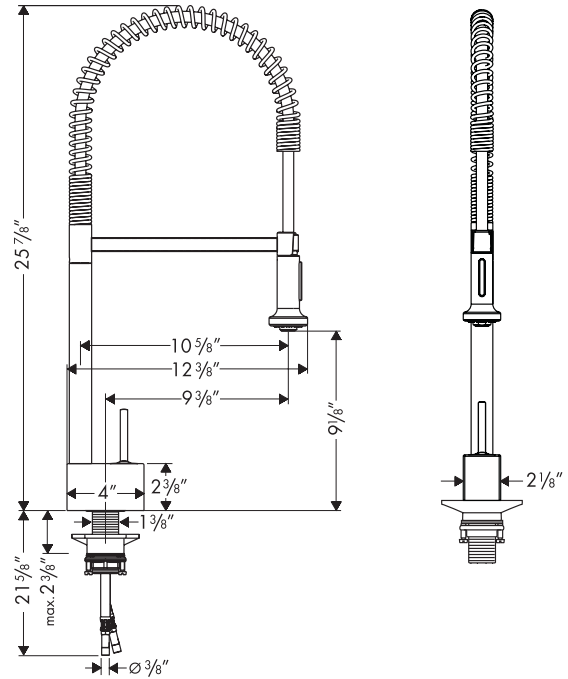

Axor Starck Semi-Pro Kitchen Faucet

10820001

Available in Chrome

Product Specification

Single control operation

Solid brass

Ceramic cartridge

Rubit™ self-cleaning system

Full and needle spray

Cascade no-clog aerator

Protection against back siphonage provided by check valve

Spout swivels 360°

Flow rate 2.2 gpm

Hole size in mounting surface 1 1/2"

Max. depth of mounting surface 2 3/8"