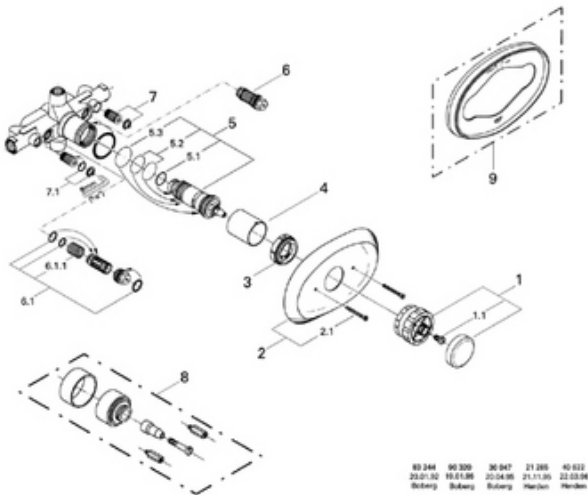

34 419 Thermostat Valve

Exploded View

34.419

Parts Breakdown

Pos. No.	Spare part Description	Product No.	Pcs.
	34419 / 34457		
1	Thermostat handle	47298	1
1.1	Handle screw	02426	1
2	Escutcheon	47295	1
2.1	Screw	02413	1
3	Limit ring	47297	1
4	Sleeve	03270	1
5	Thermoelement cartridge	47025	1
5.1	O-ring	02661	1
5.2	O-ring	03695	1
5.3	O-ring	01297	1
6	Non-return valve	14117	1
6.1	Filter screen	02436	2
7	Stop	47017	1
	Special accessories		
8	1" Extension	47331	1
9	3/8" Compensation ring	47347	1
10	Lever temperature handle	47299	1
	Reverse cartridge	47032	1

20 074 Atrio High Profile Pillar Faucet

Description

6" hi-arc swivel spout
 Solid brass
 GROHE SilkMove® ceramic cartridge
 Single stainless steel braided supply hose for connection to either hot or cold water

Sold less handle. Shown with both Trio spoke handle (45 603) and lever handle (45 609).

Flow Rate

2.2 gpm at 60 psi,
 2.5 gpm at 80 psi

Code Compliance

ASME/ANSI A112.18.1M
 ANSI/NSF Standard 61
 ADA Compliant