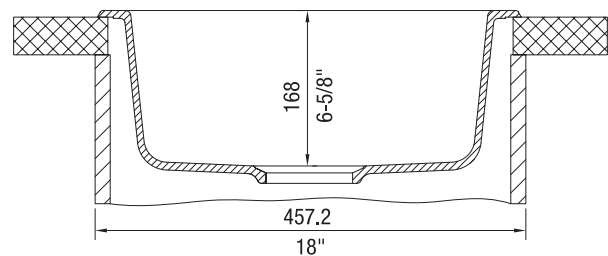

JOB INFORMATION

Job Name: _____

Contact: _____

Date Specified: _____

Specifier: _____

Contractor: _____