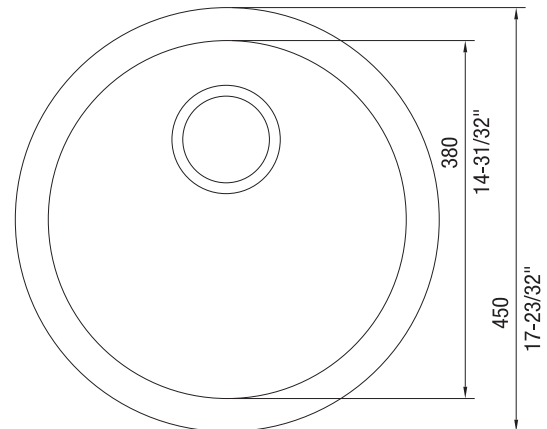

JOB INFORMATION

Job Name: _____

Contact: _____

Date Specified: _____

Specifier: _____

Contractor: _____