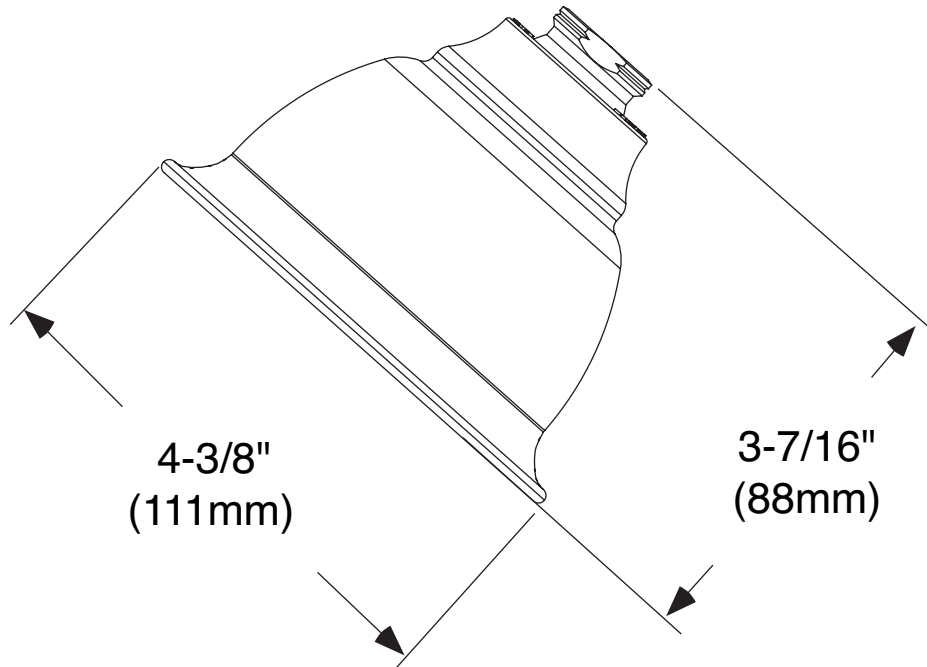

CRITICAL DIMENSIONS

(DO NOT SCALE)

FOR MORE INFORMATION CALL: 1-800-BUY-MOEN

www.moen.com