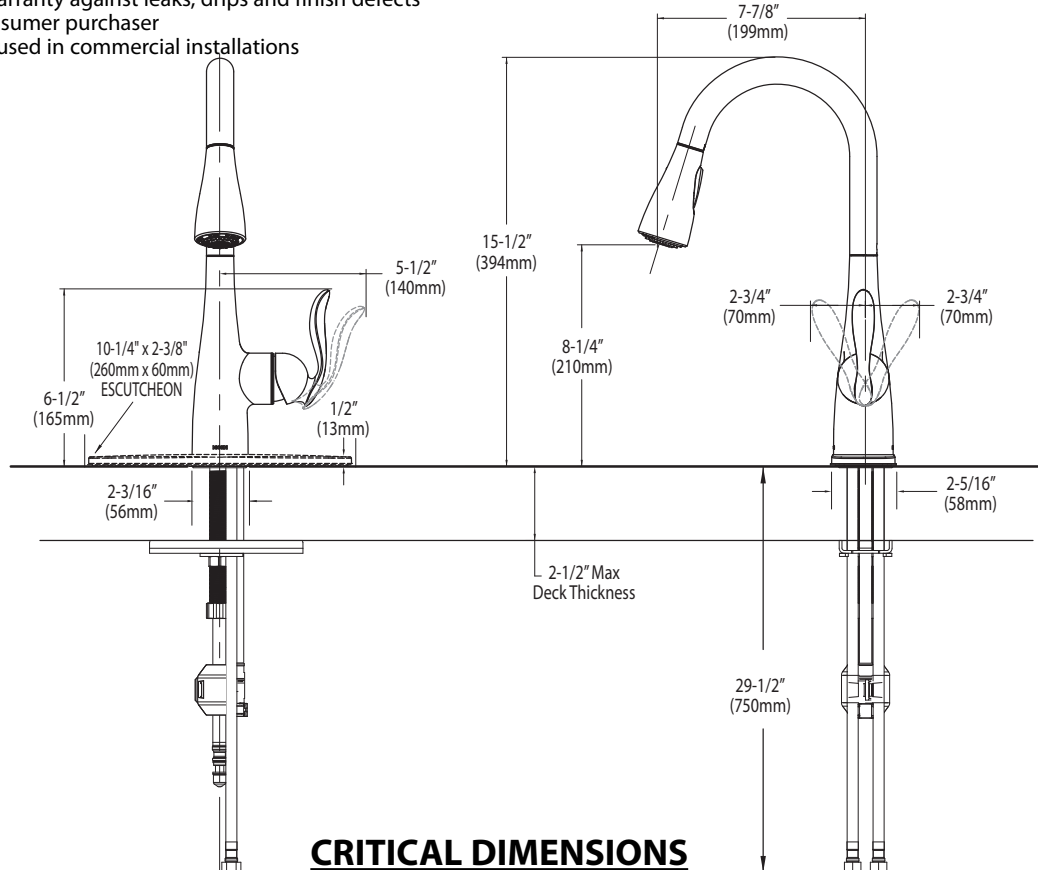

## FAUCET DESCRIPTION

- Reflex™ pulldown system offers smooth operation, easy movement and secure docking
- Metal construction with various finishes identified by suffix
- Hydrolock® quick connect installation
- Pullout spray with 68" braided hose
- Flexible supply lines with 3/8" compression fittings
- High arc spout provides height and reach to fill or clean large pots while pull out wand provides the maneuverability for cleaning or rinsing
- 360° rotating spout provides ability to install handle on either side

**Models:** 7594 series

**NOTE:** THIS FAUCET IS DESIGNED TO BE INSTALLED THRU 1 OR 3 HOLES, 1-1/2" (38mm) MIN. DIA.

## CRITICAL DIMENSIONS

(DO NOT SCALE)