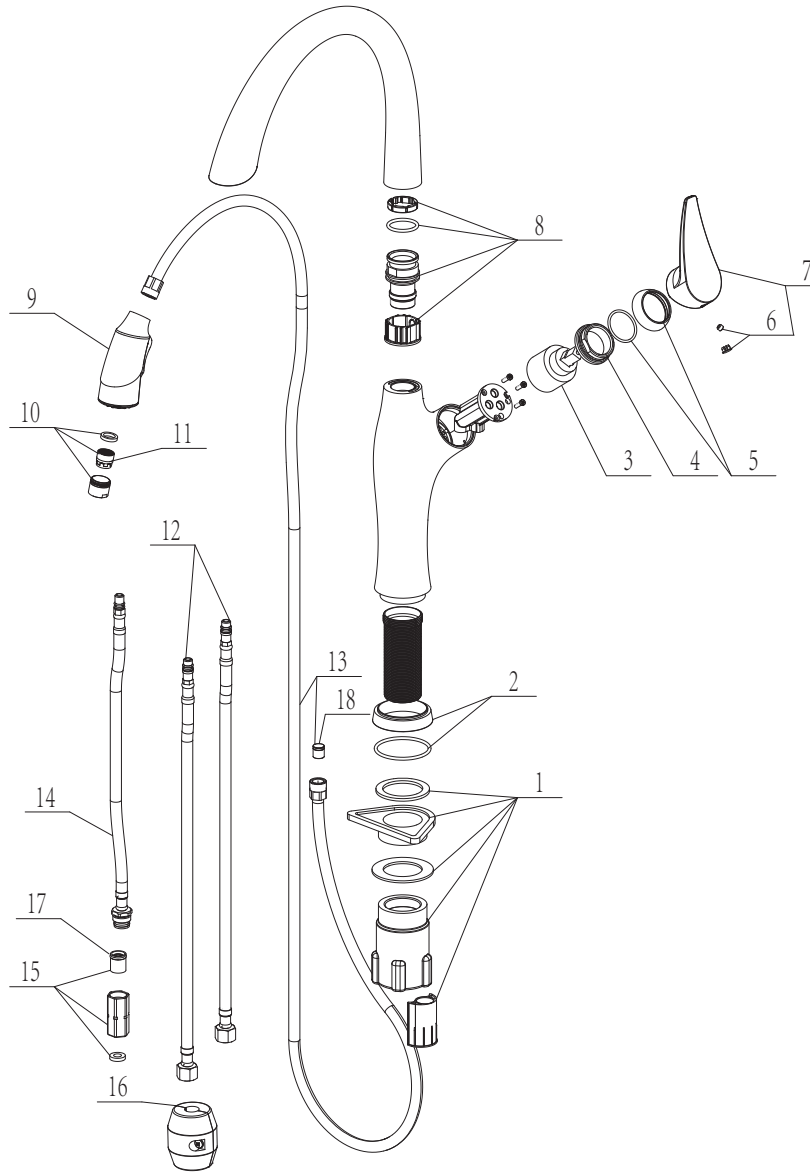

### FEATURES

- Solid brass body
- Ceramic disk cartridge
- Pull-down spray
- 1.5 GPM flow rate
- Installation in a 1-3/8" hole
- Color coded hot and cold supply lines
- 180 degree spout swivel
- Maximum deck thickness 2-1/4"

### NOMINAL DIMENSIONS

Model 442031 shown

REACH	SPOUT HEIGHT	FAUCET HEIGHT
8-5/8"	10"	15-3/4"

See next page for exploded parts drawing and parts list.

**BLANCO AMERICA**

800.451.5782

www.blancoamerica.com

© 2016 BLANCO AMERICA

1/16

SPEC-001

Faucet hole  $\Phi$ 1-3/8"

## REPAIR PART GUIDE

Diagram #	Description	Part #
1	Artona Mounting Kit	442106
2	ARTONA Base Chrome	442107
2	ARTONA Base Stainless	442123
3	Cartridge	442109
4	ARTONA Cartridge Lock Nut Chrome	442110
5	ARTONA Cartridge Cap Chrome	442111
5	ARTONA Cartridge Cap Stainless	442124
6	ARTONA Cap and Screw Chrome	442112
6	ARTONA Cap and Screw Stainless	442125
7	ARTONA Handle Chrome	442113
7	ARTONA Handle Stainless	442126
8	Set of rings	442114
9	ARTONA Handspray Anthracite	442132
9	ARTONA Handspray Biscuit	442138
9	ARTONA Handspray Café Brown	442133
9	ARTONA Handspray Cinder	442134
9	ARTONA Handspray Metallic Gray	442135
9	ARTONA Handspray Truffle	442136
9	ARTONA Handspray White	442137
10	Aerator Kit	442116
11	Aerator	442117
12	Supply lines	441554
13	Spray Hose with Check Valve	442127
14	Supply Line	442118
15	ARTONA Hose Connection 2.2gpm	442128
15	ARTONA Hose Connection 1.5gpm	442129
16	Weight 230 grams	442120
17	Flow Restrictor with Check Valve 2.2gpm	442130
17	Flow Restrictor with Check Valve 1.5gpm	442131
18	Spray Hose Check Valve	442122