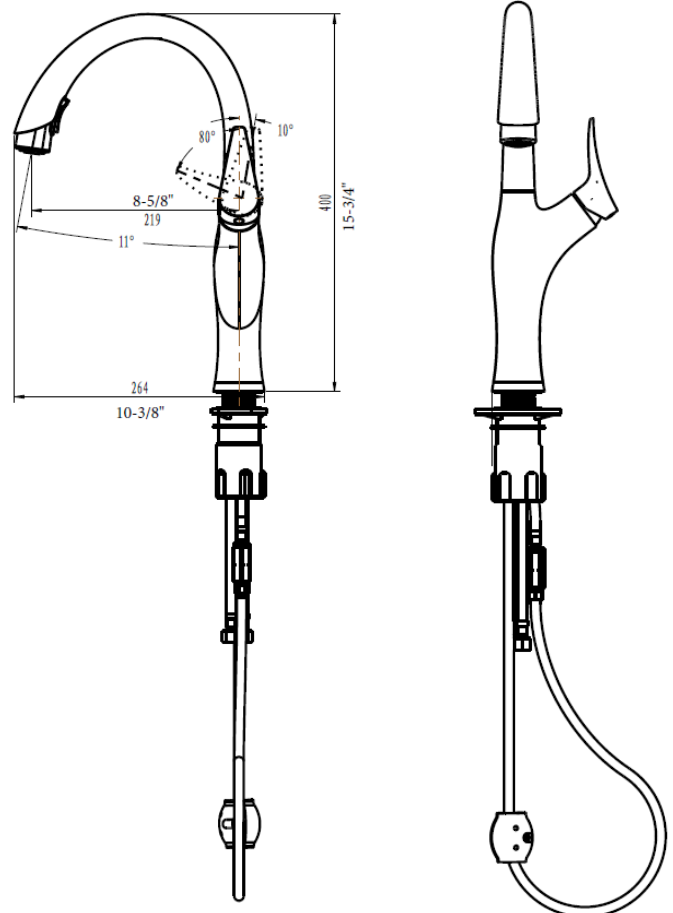

### FEATURES

- Solid brass body
- Ceramic disk cartridge
- Pull-down spray
- 1.5 GPM flow rate
- Installation in a 1-3/8" hole
- Color coded hot and cold supply lines
- 180 degree spout swivel
- Maximum deck thickness 2-1/4"

### NOMINAL DIMENSIONS

Model 442031 shown

REACH	SPOUT HEIGHT	FAUCET HEIGHT
8-5/8"	10"	15-3/4"

See next page for exploded parts drawing and parts list.

**BLANCO AMERICA**

800.451.5782

www.blancoamerica.com

© 2016 BLANCO AMERICA

1/16

SPEC-001

Faucet hole  $\Phi$ 1-3/8"