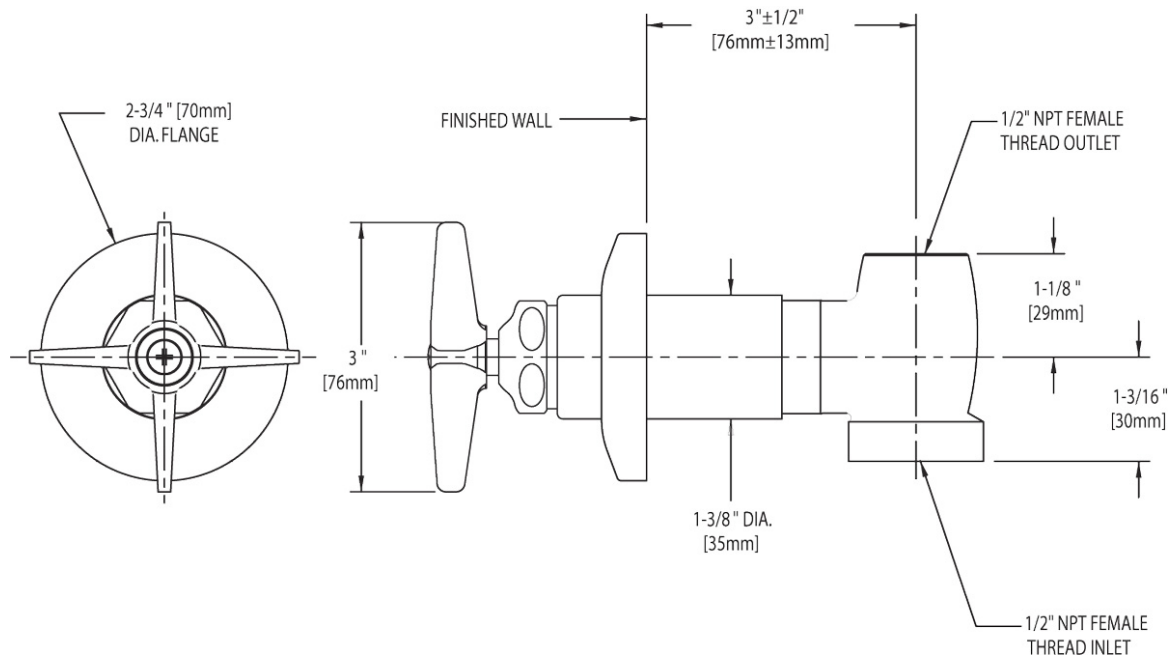

#### Features & Specifications

- Concealed Straight Valve
- 3" Cross Handle
- Slow Compression Operating Cartridge
- 1/2" NPT Female Thread Inlet
- 1/2" NPT Female Thread Outlet
- ECAST® design provides durable brass construction with total lead content equal to or less than 0.25% by weighted average

### Architect/Engineer Specification

Chicago Faucets No. 770-PLABCP, Concealed Straight Valve, Chrome Plated solid brass construction. 3" Metal Cross handle(s) with Eight Point Tapered Broach and Secured White Button. Slow compression rebuildable cartridge, opens and closes 360° for fine adjustment, closes with water pressure, features square tapered stem. 1/2" NPT Female Thread Inlet. 1/2" NPT Female Thread Outlet. ECAST® construction with less than 0.25% lead content by weighted average. .