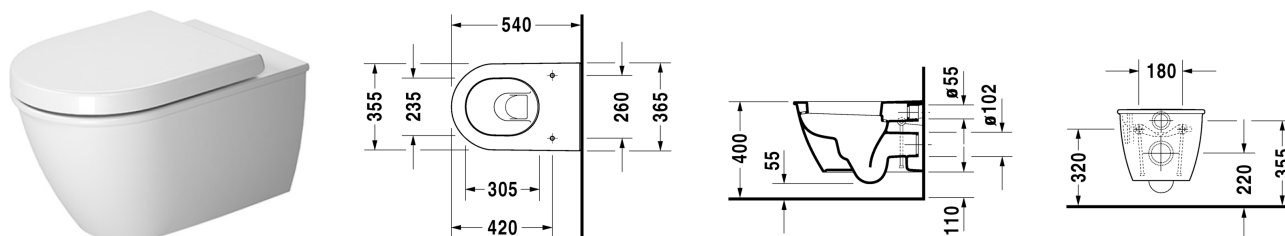

Toilet wall mounted # 2545090000

| < 370 mm > |

Toilet wall mounted	Dimension	Weight	Order number
washdown model, Durafix included			
Colors			
00 White Alpin			
Variant			
♣ 4,5 l	370 x 540 mm	23,300 kg	2545090000
Sanitary ceramics with the special WonderGliss surface finish will remain clean and attractive-looking for a long time to come. When ordering WonderGliss please add a "1" as eleventh digit to the model number.			
Toilet seat and cover hinges stainless steel, without soft closure		2,400 kg	006981
Toilet seat and cover hinges stainless steel, with soft closure, removable		2,700 kg	006989
Fixing for wall mounted bidet and wall mounted toilet	Ø 12 x 180 mm	0,200 kg	006500
Noise reduction gasket for wall mounted toilet		0,300 kg	005064
Suitable products			
Toilet seat and cover hinges stainless steel, with soft closure, removable,			006989
Toilet seat and cover hinges stainless steel, without soft closure,			006981

All drawings contain the necessary measurements which are subject to standard tolerances. They are stated in mm and are non-binding. Exact measurements, in particular for customised installation scenarios, can only be taken from the finished ceramic piece.