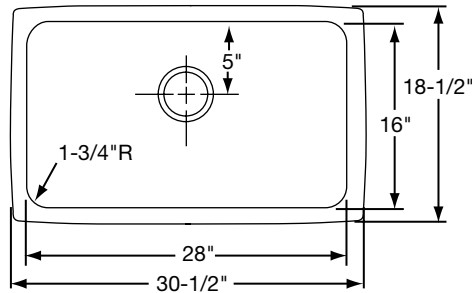

Model ELUH2816 Series