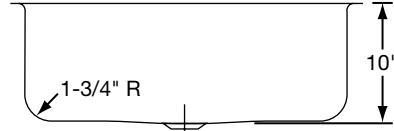

### SINK DIMENSIONS (INCHES)\*

Model Number	Overall		Inside Each Bowl			Cutout in Countertop	Minimum Cabinet Size	Ship. Wt. Lbs.
	L	W	L	W	D			
ELU2816	29 1/2	17 1/2	28	16	7 1/2	See Template**	36	15 1/4
ELU281610	29 1/2	17 1/2	28	16	10		36	22 3/4
ELU281612	29 1/2	17 1/2	28	16	11 1/2		36	23
ELUH2816	30 1/2	18 1/2	28	16	7 1/2		36	19
ELUH281610	30 1/2	18 1/2	28	16	10		36	22 3/4
ELUH281612	30 1/2	18 1/2	28	16	11 1/2		36	23

\*Length is left to right. Width is front to back.

\*\*Template and countertop mounting clips are packed with every sink.

SEE OTHER SIDE FOR PRODUCT DIMENSIONS.

ALL DIMENSIONS IN INCHES, TO CONVERT TO MILLIMETERS MULTIPLY BY 25.4.

**Lustertone® Undermount Single Bowl Sink  
Model ELU2816 and ELUH2816 Series**

**ELKAY®  
SPECIFICATIONS**

Model ELU2816 Series

Model ELUH2816 Series

**Installation Profile of ELU and ELUH Single Bowl Models**