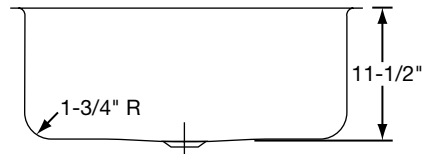

### SINK DIMENSIONS (INCHES)\*

Model Number	Overall		Inside Each Bowl			Cutout in Countertop	Minimum Cabinet Size	Ship. Wt. Lbs.
	L	W	L	W	D			
ELU2816	29 1/2	17 1/2	28	16	7 1/2	See Template**	36	15 1/4
ELU281610	29 1/2	17 1/2	28	16	10		36	22 3/4
ELU281612	29 1/2	17 1/2	28	16	11 1/2		36	23
ELUH2816	30 1/2	18 1/2	28	16	7 1/2		36	19
ELUH281610	30 1/2	18 1/2	28	16	10		36	22 3/4
ELUH281612	30 1/2	18 1/2	28	16	11 1/2		36	23

\*Length is left to right. Width is front to back.

\*\*Template and countertop mounting clips are packed with every sink.

SEE OTHER SIDE FOR PRODUCT DIMENSIONS.

ALL DIMENSIONS IN INCHES, TO CONVERT TO MILLIMETERS MULTIPLY BY 25.4.

**Lustertone® Undermount Single Bowl Sink  
Model ELU2816 and ELUH2816 Series**

**ELKAY®  
SPECIFICATIONS**

Model ELU2816 Series

Model ELUH2816 Series

**Installation Profile of ELU and ELUH Single Bowl Models**