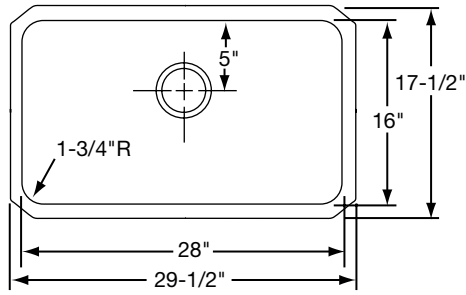

**Lustertone® Undermount Single Bowl Sink
Model ELU2816 and ELUH2816 Series**

**ELKAY®
SPECIFICATIONS**

Model ELU2816 Series