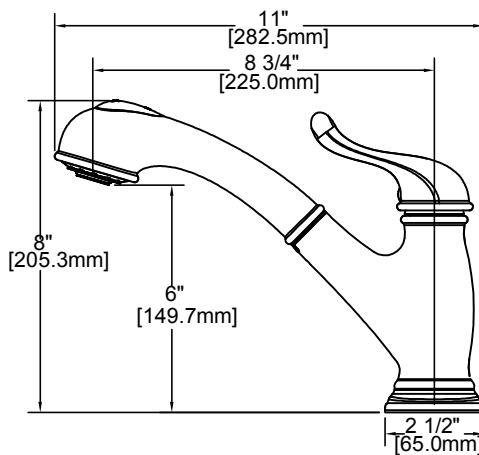

#### FEATURES

- Removable ceramic disc cartridge
- One 1 3/8" (35mm) diameter faucet hole required for single hole installation, Three 1 3/8" (35mm) diameter faucet holes required for three hole installation
- Optional 3-hole escutcheon plate included with faucet
- 1.5GPM flow regulator installed
  - Optional 2.2GPM flow regulator also included with the faucet
- Braided stainless steel supply lines
- 3/8" female compression hose connections with 1/2" male IPS thread adaptors
- 120° spout rotation
- Max countertop thickness: 2.5" (63mm)
- Braided black nylon hand spray hose
- 2-function hand spray (Aerated, Spray)
- Hand spray operation:
  - Press button for spray, press again to revert to stream
- Easy-Clean rubberized spray face
- Solid brass waterway construction
- Quick connect hand spray fittings for fast installation
- Free-flex hand spray hose for maximum range of motion
- Available finishes:
  - Chrome LK4000CR
  - Lustrous Steel LK4000LS
- Ship weight: 4.8 lbs (2.2 kg)

Shown with included optional 3-hole escutcheon plate

#### ACCESSORIES (Sold Separately):

- LK105 - Air gap
- LK315 - Soap dispenser

#### COMPLIES WITH:

- ADA
- cUPC
- ANSI/NSF61
- CA AB1953
- ASME A112.18.1/CSA B125.1

With 3-hole escutcheon

With 3-hole escutcheon