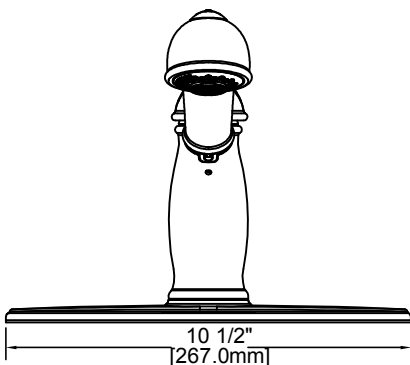

COMPLIES WITH:

- ADA
- cUPC
- ANSI/NSF61
- CA AB1953
- ASME A112.18.1/CSA B125.1

With 3-hole escutcheon