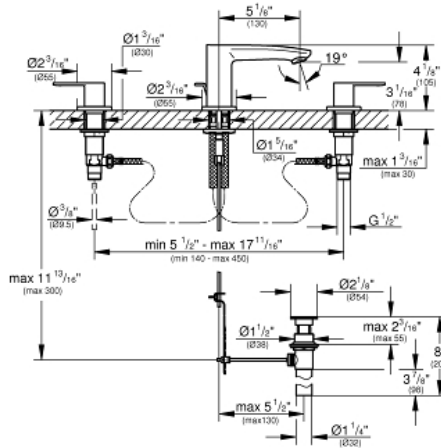

EUROSTYLE COSMOPOLITAN 8" Widespread Two-Handle Bathroom Faucet S-Size

MODEL # 2020900A

Pure Freude
an Wasser

Product Description:
EUROSTYLE COSMOPOLITAN
8" Widespread Two-Handle Bathroom Faucet S-Size

Standard Specification:

- GROHE EcoJoy technology for less water and perfect flow
- GROHE StarLight chrome finish
- 1/2" (13mm) ceramic cartridge (90° turn)
- 1 1/4" pop-up waste set
- GROHE QuickFix installation system with centering support
- Union nut with 7/16" drilling
- Max flow rate: 1.2 gpm (4.56 L/min)