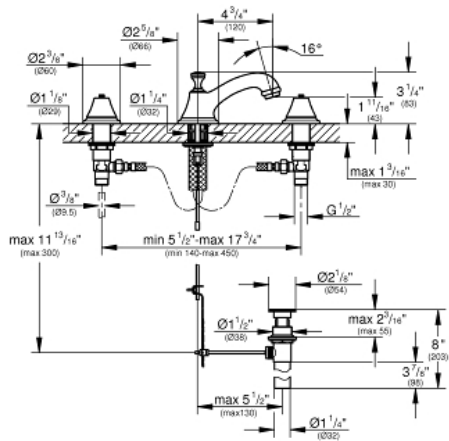

# SEABURY 8" Widespread Two-Handle Bathroom Faucet

MODEL # 2080000A

Pure Freude  
an Wasser

**GROHE**

**Product Description:**  
**SEABURY**  
8" Widespread Two-Handle Bathroom Faucet

- Standard Specification:**
- Handles sold separately
  - Cast spout with flow control
  - 1/2" (13mm) ceramic cartridge (90° turn)
  - 1 1/4" pop-up waste set
  - **GROHE StarLight** chrome finish
  - Max flow rate: 1.2 gpm (4.56 L/min)

- Applicable Codes & Standards:**
- Energy Policy Act of 1992
  - NSF 61
  - ASME A112.18.1/CSA B125.1
  - US Federal and State material regulations
  - EPA WaterSense®
  - MASS

**Color:**  
□ 2080000A StarLight Chrome