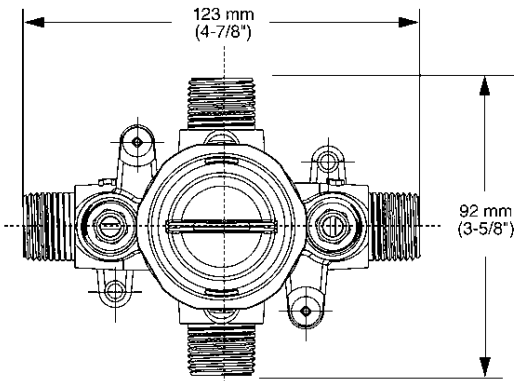

**Standard Specification:**

- 1/2" Universal inlets/outlets
- Includes plug for 3-port installation
- Universal connection is 1/2" male threads by copper sweat
- Flush plug included
- Can be tested using flush plug with air (200 psi) or water (300 psi)
- Made of DZR Brass
- Service stops
- Cartridge ships with the trim

**Color:**

□ 35110000

**35 110 000**

**INLETS**  
 1/2" NOM.  
 COPPER SWEAT  
 OR 1/2" NPT

**OUTLETS**  
 1/2" NOM.  
 COPPER SWEAT  
 OR 1/2" NPT

**SIDE VIEW**