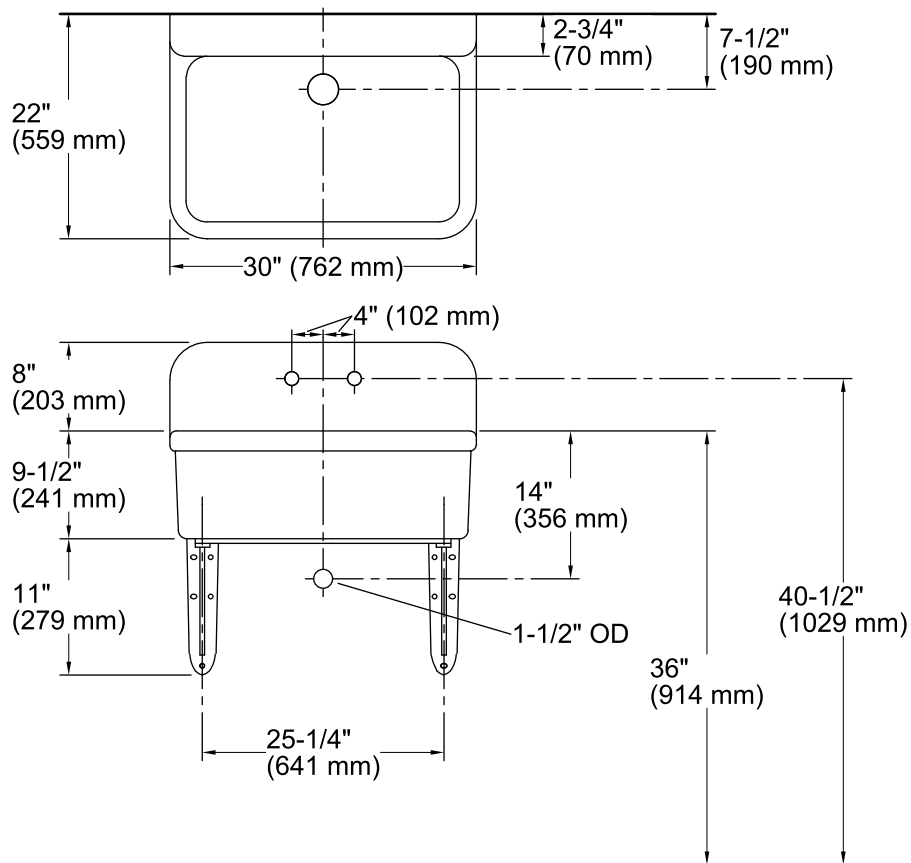

Features

- Vitreous china.
- Wall-mount.
- Single basin.
- Rectangular basin.
- 8-inch centers.
- 30" (762 mm) x 22" (559 mm) x 8-5/8" (219 mm)

Recommended Accessories

K-1814-P Wall Mount Sink Brackets

Optional Accessories

| Color | Code | Description |
|-------|------|-------------|
|-------|------|-------------|

| | | |
|--|---|-------|
|  | 0 | White |
|--|---|-------|

Technical Information

All product dimensions are nominal.

| | |
|-----------------------|---|
| Bowl configuration: | Single |
| Installation: | Wall-mount |
| Bowl area (Only) | Length: 28" (711 mm) Width: 18" (457 mm) Water depth: 8-5/8" (219 mm) |
| Number of deck holes: | 2 |
| Faucet hole(s): | 1-3/8" (35 mm) |
| Drain hole: | 2-1/4" (57 mm) |