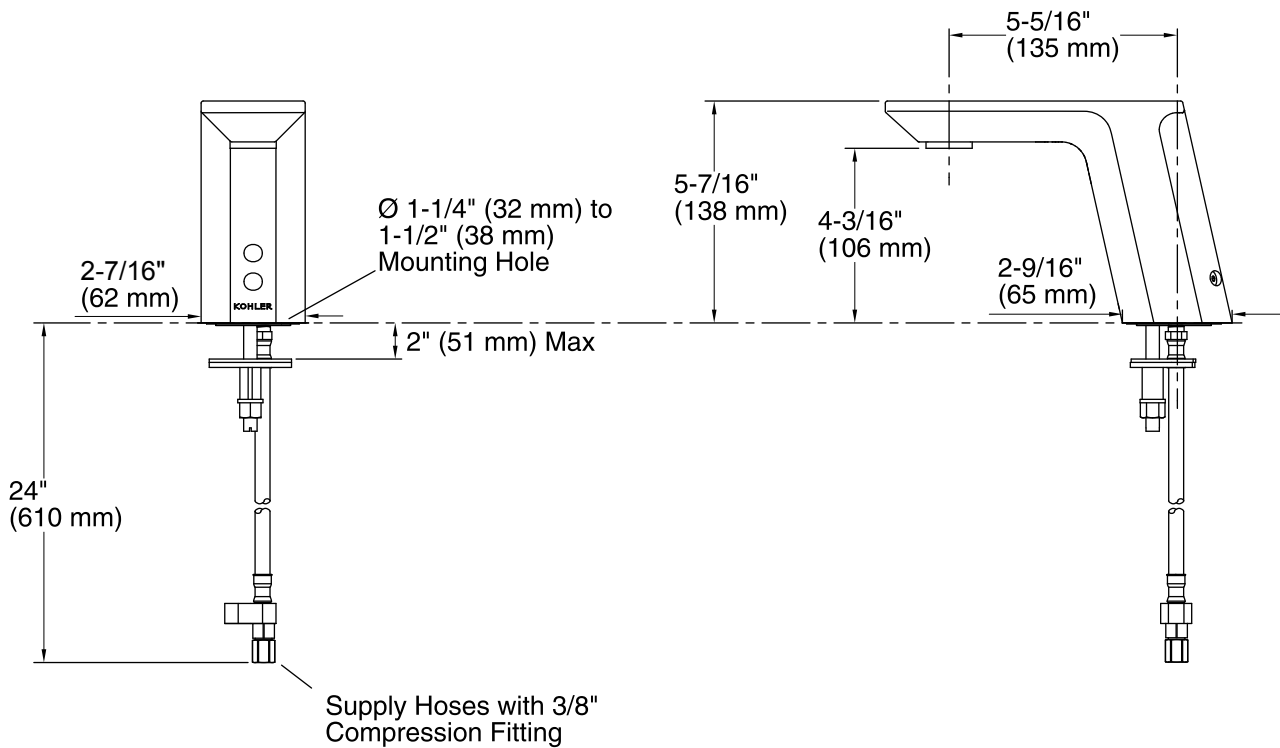

Features

- 0.5 gal/min (1.9 l/min) flow rate.
- Factory set 30 second max. continual run cycle .
- Vandal-resistant aerator.
- 24" (610 mm) flexible supply hoses for easy installation.
- 5-5/16" (135 mm) spout reach.
- Less temperature mixer.
- Less drain.

Technical Information

All product dimensions are nominal.

Valve body: Machined Brass

Faucet:

Flow rate: 0.5 gal/min (1.9 l/min)

Pressure: 60 psi (4.1 bar)

Power source: AAA 1.5 V, included

Notes

Install this product according to the installation guide.

A $1\text{-}1/4\text{''}$ (32 mm) minimum to $1\text{-}1/2\text{''}$ (38 mm) maximum diameter mounting hole is required.

The minimum distance between the back of the faucet spout and the wall must be $1\text{-}3/4\text{''}$ (44 mm). This will allow proper clearance for setscrew access.

The maximum distance between the bathroom sink basin edge to the base of the faucet spout must be $1\text{-}3/4\text{''}$ (44 mm).

The maximum height of the lip basin should be $3/4\text{''}$ (19 mm).

Product includes rosebud spray aerator. Other aerator styles are available.