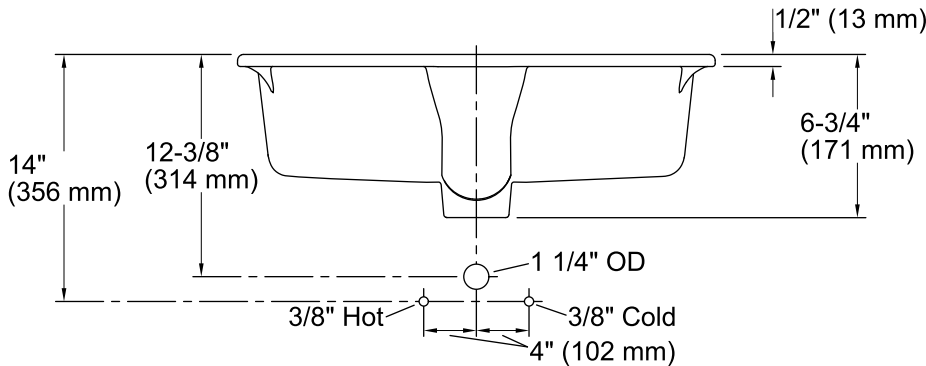

### Features

- Vitreous china.
- Under-mount.
- Rectangular basin with contemporary design.
- With overflow.
- No faucet holes; requires wall- or counter-mount faucet.
- 17-1/4" (438 mm) x 13" (330 mm)

### Technical Information

All product dimensions are nominal.

Bowl configuration:	Single
Installation:	Under-mount
Bowl area (Only)	Length: 17-1/4" (438 mm) Width: 13" (330 mm) Water depth: 3-1/8" (79 mm)
Drain hole:	1-3/4" (44 mm)
Template:	Under-mount, 1109226-7, required, not included