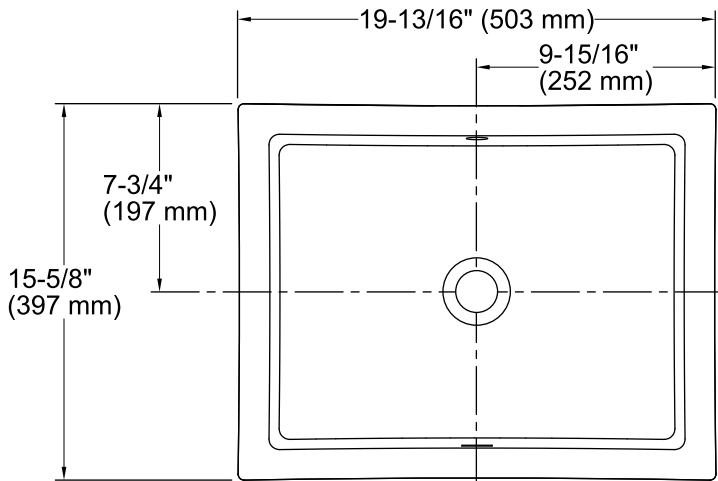

### Features

- Vitreous china.
- Under-mount.
- Rectangular basin with contemporary design.
- With overflow.
- No faucet holes; requires wall- or counter-mount faucet.
- 17-1/4" (438 mm) x 13" (330 mm)

### Technical Information

All product dimensions are nominal.

Bowl configuration:	Single
Installation:	Under-mount
Bowl area (Only)	Length: 17-1/4" (438 mm) Width: 13" (330 mm) Water depth: 3-1/8" (79 mm)
Drain hole:	1-3/4" (44 mm)
Template:	Under-mount, 1109226-7, required, not included