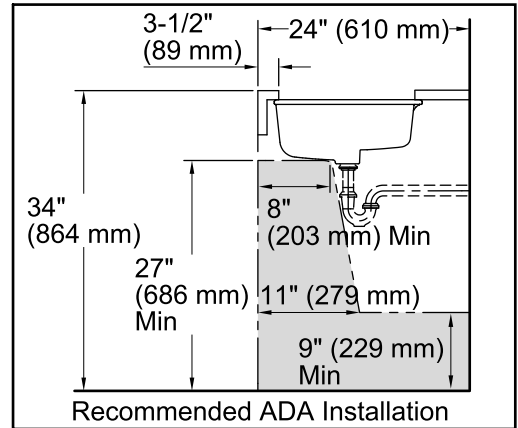

### Features

- Vitreous china.
- Under-mount.
- Rectangular basin with contemporary design.
- With overflow.
- No faucet holes; requires wall- or counter-mount faucet.
- 17-1/4" (438 mm) x 13" (330 mm)

### Technical Information

All product dimensions are nominal.

Bowl configuration:	Single
Installation:	Under-mount
Bowl area (Only)	Length: 17-1/4" (438 mm) Width: 13" (330 mm) Water depth: 3-1/8" (79 mm)
Drain hole:	1-3/4" (44 mm)
Template:	Under-mount, 1109226-7, required, not included