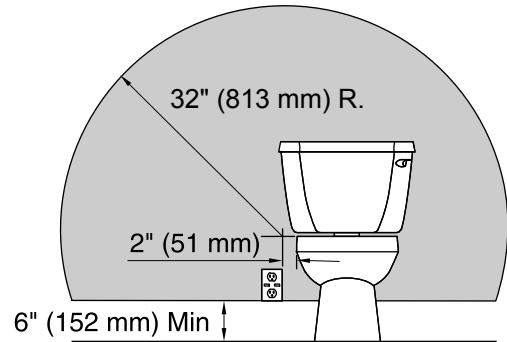

#### ELECTRICAL SERVICE DETAIL

The receptacle should be located at least 6" (152 mm) above the floor line, and within a 32" (813 mm) radius measured 2" (51 mm) to the right of the toilet ledge, as shown.

#### Technical Information

All product dimensions are nominal.

Seat shape type: Elongated  
 Seat front type: Closed front  
 Seat hinge type: Quiet-Close™  
 Seat-mounting holes: 5-1/2" (139 mm)  
 Power cord length: 46" (1168 mm)