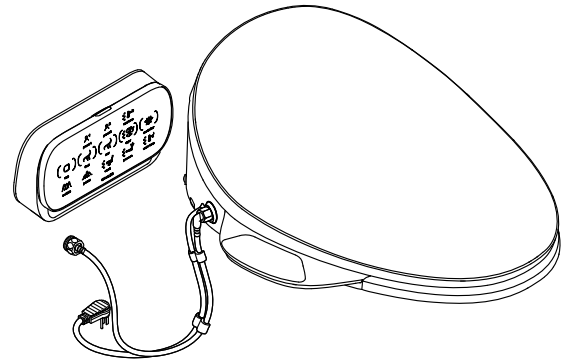

#### Features

- Elongated seat with lid and bidet functionality that fits most elongated toilets
- Touchscreen Remote Control (includes 2 programmable user presets)
- Continuously heated water with adjustable temperature settings
- Heated seat with adjustable temperature settings
- Quick-Release™ design for ease of cleaning
- Quiet-Close™ functionality to prevent seat from slamming
- Automatic deodorization function for odor control
- Automatic nightlight function to illuminate the bowl
- Energy save function
- Anti-microbial materials used in seat and nozzle
- Air blower function allowing selection of air speed and temperature
- Single stainless steel wand with adjustable water pressure, temperature, and pulsate settings

#### Components

Additional included component/s: Remote, and Supply hose.

#### Technical Information

All product dimensions are nominal.

Seat shape type: Elongated  
 Seat front type: Closed front  
 Seat hinge type: Quiet-Close™  
 Seat-mounting holes: 5-1/2" (139 mm)  
 Power cord length: 46" (1168 mm)