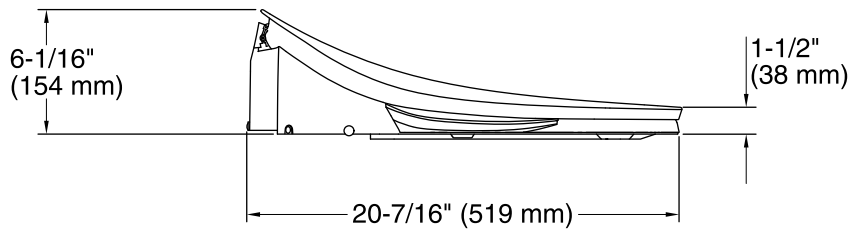

ELECTRICAL SERVICE DETAIL

The receptacle should be located at least 6" (152 mm) above the floor line, and within a 32" (813 mm) radius measured 2" (51 mm) to the right of the toilet ledge, as shown.

Required Electrical Service

One dedicated circuit required, protected with Class A Ground-Fault Circuit-Interrupter (GFCI) or Residual Current Device (RCD).

120 V, 60 Hz, 1100 W

Technical Information

All product dimensions are nominal.

Seat shape type: Elongated
Seat front type: Closed front
Seat hinge type: Quiet-Close™
Seat-mounting holes: 5-1/2" (139 mm)
Power cord length: 46" (1168 mm)

Notes

Install this product according to the installation guide.

Connect the seat to a cold water supply of drinking quality water at a pressure of 20 psi - 80 psi (139 kPa - 551 kPa).

Locate a grounded, dedicated electrical outlet within 12" (305 mm) of the toilet.

Do not install this seat in a location where: (1) water might be splashed on the product or (2) excessive moisture, high humidity levels, or condensation is present. This will avoid damage to the electronic components.

Do not use an extension cord with this product.

To avoid possible product malfunction, do not plug in the seat until instructed to do so.