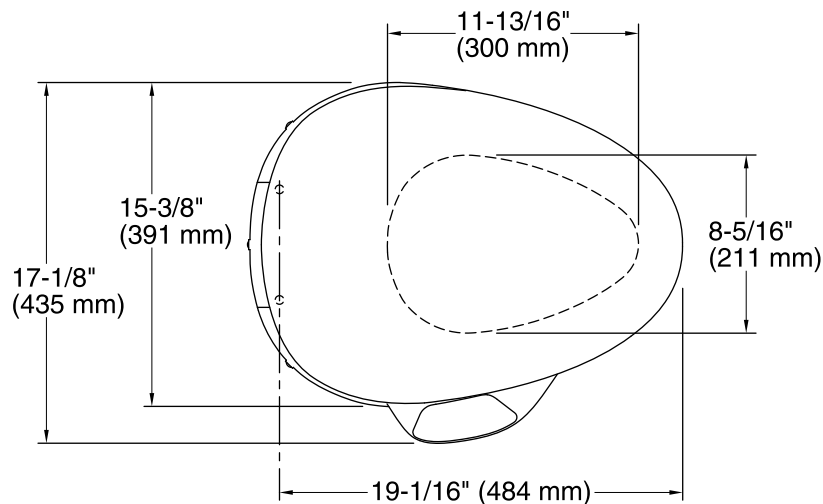

#### ELECTRICAL SERVICE DETAIL

The receptacle should be located at least 6" (152 mm) above the floor line, and within a 32" (813 mm) radius measured 2" (51 mm) to the right of the toilet ledge, as shown.

#### Technical Information

All product dimensions are nominal.

Seat shape type: Elongated  
 Seat front type: Closed front  
 Seat hinge type: Quiet-Close™  
 Seat-mounting holes: 5-1/2" (139 mm)  
 Power cord length: 46" (1168 mm)