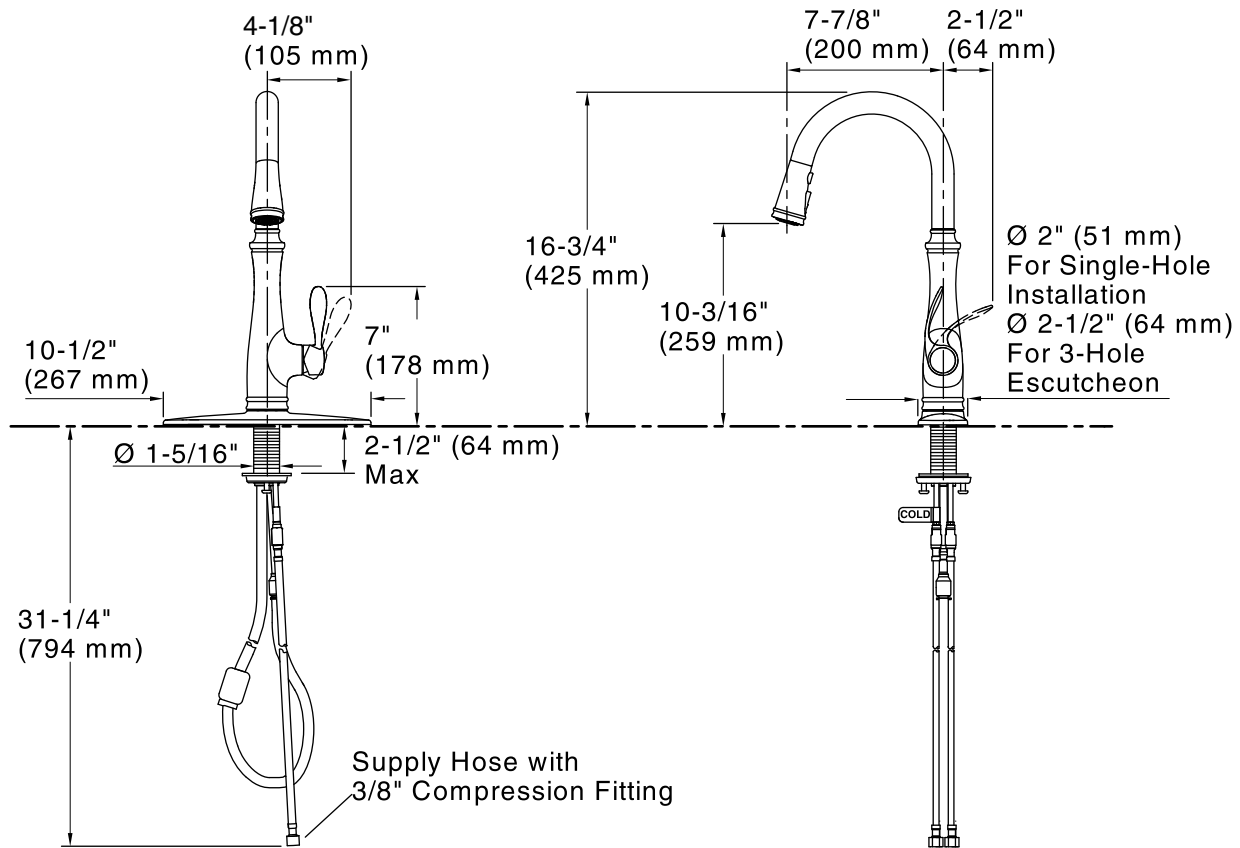

Technical Information

All product dimensions are nominal.

Faucet:

Flow rate: 1.8 gal/min (6.8 l/min)

Pressure: 60 psi (4.1 bar)

Notes

Install this product according to the installation guide.

ADA compliant when installed to the specific requirements of these regulations.