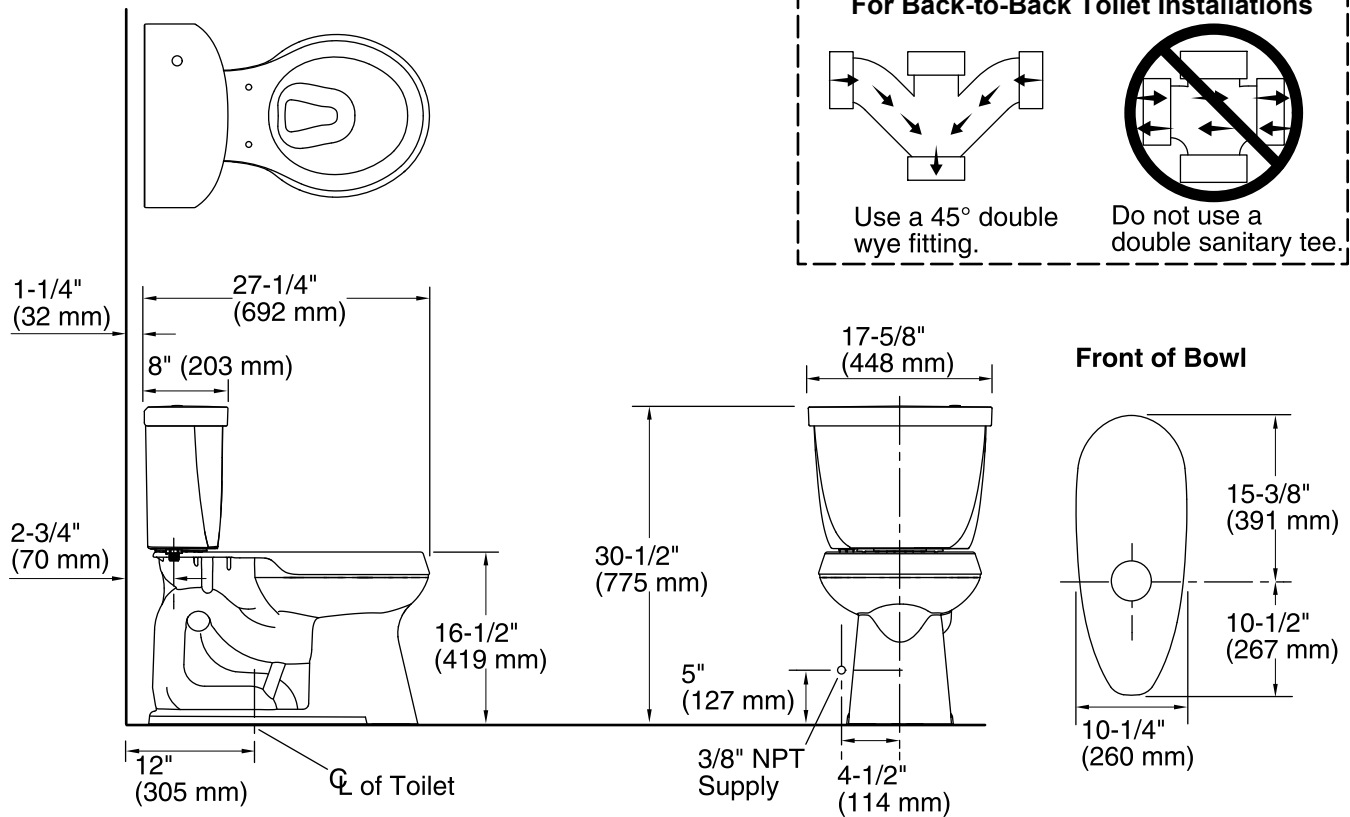

Features

- Round-front bowl.
- Comfort Height®.
- AquaPiston® flushing system.
- Touchless Technology allows hands-free operation to actuate the flush.
- Less seat and supply.
- 1.28 (4.8 lpf)
- 2-1/8" (54 mm) glazed trapway.
- 11-1/2" (292 mm) x 9-1/4" (235 mm) water area.

Material

- Vitreous china.

Installation

- 12" (305 mm) rough-in.
- 27-1/4" (692 mm) x 17-5/8" (448 mm) x 30-1/2" (775 mm)

Recommended Accessories

K-4775 Toilet Seat

Components

Product includes:

Technical Information

All product dimensions are nominal.

Toilet type:	Two-piece
Bowl shape:	Round front
Trap passageway:	2-1/8" (54 mm)
Water Consumption	
Full:	1.28 gpf (4.8 lpf)
Water surface size:	11-1/2" x 9-1/4" (292 mm x 235 mm)
Rim to water surface:	5-1/4" (133 mm)
Seat-mounting holes:	5-1/2" (140 mm)

Notes

Install this product according to the installation guide.

For back-to-back toilet installations: Use only a 45 degree double wye fitting.