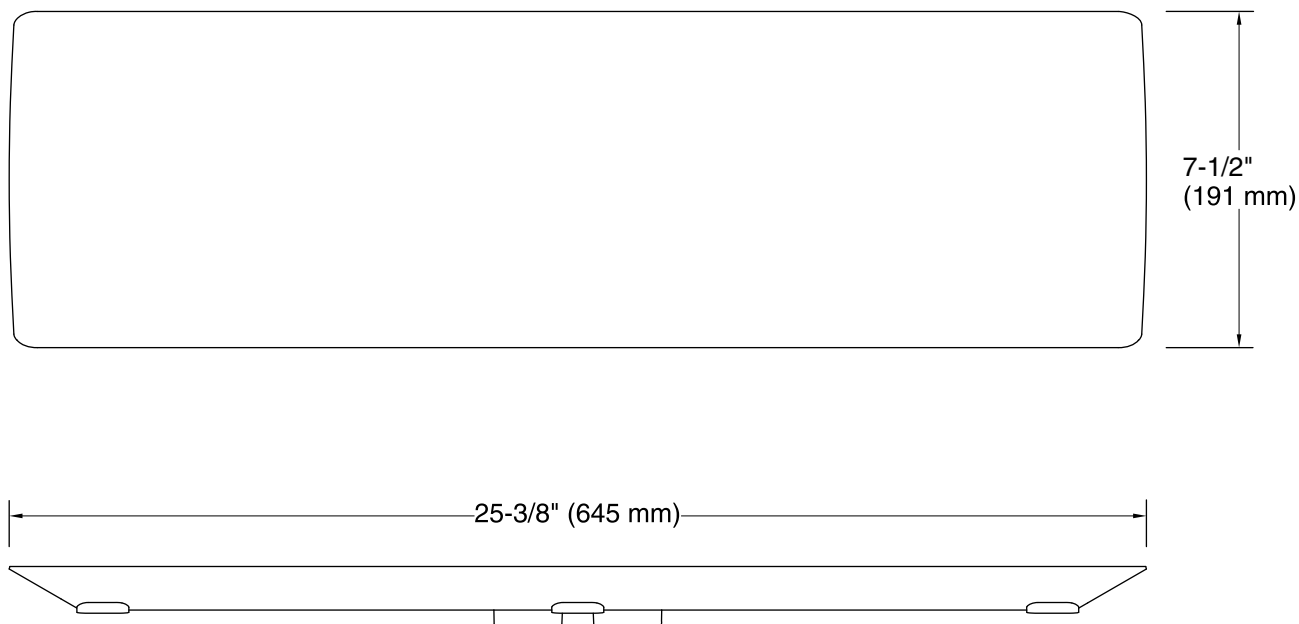

Features

- For use with Bellwether 60" x 32" shower bases.

Material

- Aluminum construction.

Codes/Standards

None Applicable

See website for detailed warranty information.

Available Color/Finishes

Color tiles intended for reference only.

Color	Code	Description
	SH	Bright Silver
	NX	Brushed Nickel

Technical Information

All product dimensions are nominal.

Notes

Install this product according to the installation guide.