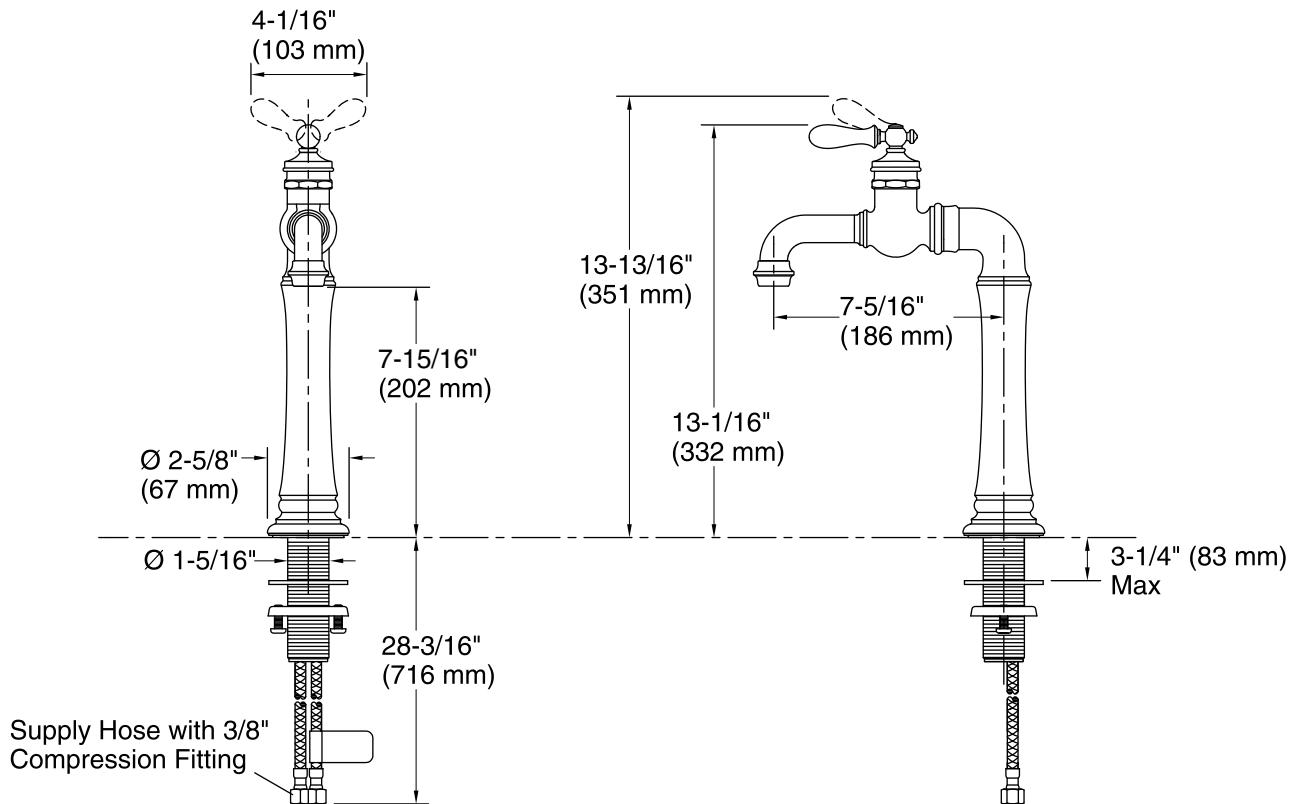

Technical Information

All product dimensions are nominal.

Valve body: Plastic
Spout reach: 7-5/16" (186 mm)

Faucet:

Flow rate: 1.8 gal/min (6.8 l/min)
Pressure: 60 psi (4.1 bar)

Notes

Install this product according to the installation guide.