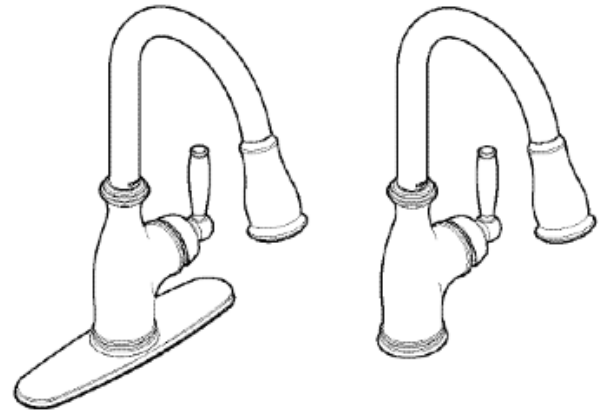

OPERATION

- Lever style handle
- Temperature controlled by 100° arc of handle travel
- Operates with less than 5 lbs. of force
- Operates in stream or spray mode in the pullout or retracted position
- When filling a vessel outside the sink, the pause feature conveniently stops the flow of water as the wand passes over the counter top

FLOW

- Flow is limited to 1.5 gpm (5.7 L/min) at 60 psi

CARTRIDGE

- 1255™ Duralast™ cartridge for Single-Handle Faucets

STANDARDS

- Third party certified to IAPMO Green, ASME A112.18.1/CSA B125.1 and all applicable requirements referenced therein including NSF 61/9
- Meets CalGreen and Georgia SB370 requirements
- Complies with California Proposition 65 and with the Federal Safe Drinking Water Act
- The backflow protection system in the device consists of two independently operating check valves, a primary and a secondary which prevent backflow

- ADA for lever handle

WARRANTY

- Lifetime limited warranty against leaks, drips and finish defects to the original consumer purchaser
- 5 year warranty if used in commercial installations

BRANTFORD™ Single Handle High Arc Pulldown Kitchen Faucet

Models: 7185 series

NOTE: THIS FAUCET IS DESIGNED TO BE INSTALLED THRU 1 OR 3 HOLES, 1-1/2" (38mm) MIN. DIA.