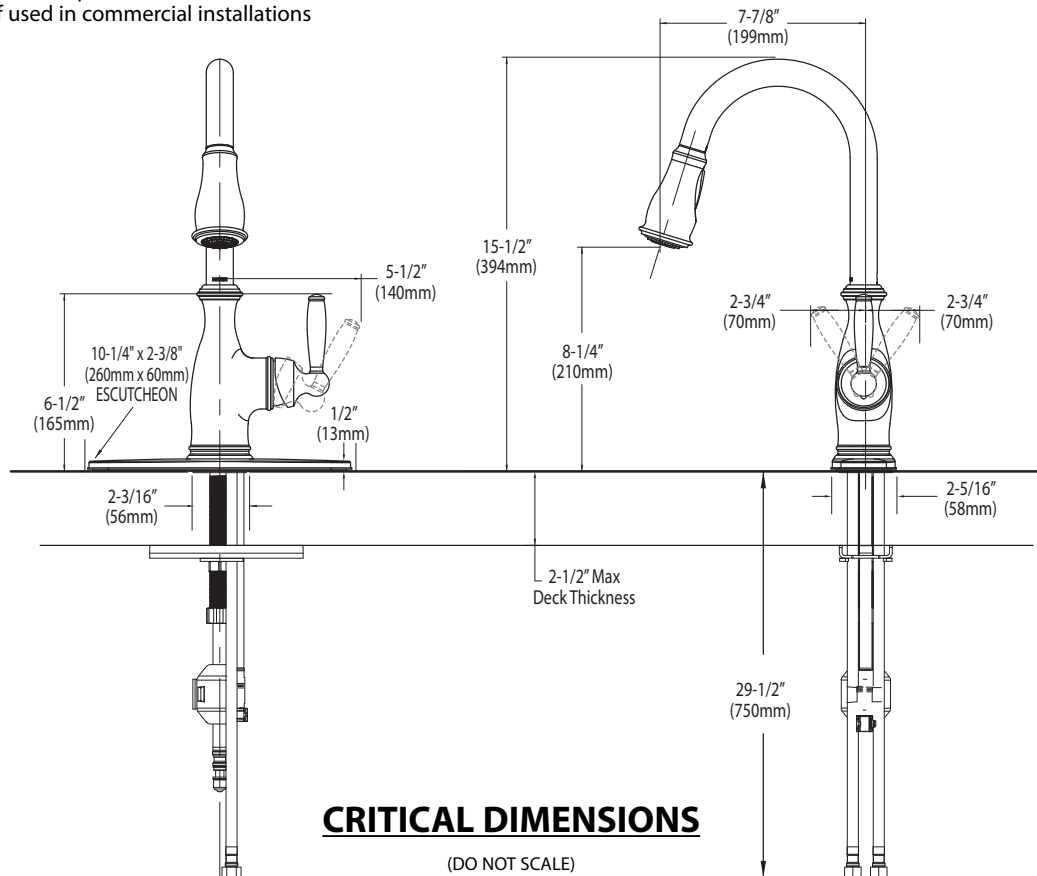

Buy it for looks. Buy it for life.®

Specifications

FAUCET DESCRIPTION

- Reflex™ pulldown system offers smooth operation, easy movement and secure docking
- Metal construction with various finishes identified by suffix
- Hydrolock® quick connect installation
- Pullout spray with 68" braided hose
- Flexible supply lines with 3/8" compression fittings
- High arc spout provides height and reach to fill or clean large pots while pull out wand provides the maneuverability for cleaning or rinsing
- 360° rotating spout provides ability to install handle on either side

OPERATION

- Lever style handle
- Temperature controlled by 100° arc of handle travel
- Operates with less than 5 lbs. of force
- Operates in stream or spray mode in the pullout or retracted position
- When filling a vessel outside the sink, the pause feature conveniently stops the flow of water as the wand passes over the counter top

FLOW

- Flow is limited to 1.5 gpm (5.7 L/min) at 60 psi

CARTRIDGE

- 1255™ Duralast™ cartridge for Single-Handle Faucets

STANDARDS

- Third party certified to IAPMO Green, ASME A112.18.1/CSA B125.1 and all applicable requirements referenced therein including NSF 61/9
- Meets CalGreen and Georgia SB370 requirements
- Complies with California Proposition 65 and with the Federal Safe Drinking Water Act
- The backflow protection system in the device consists of two independently operating check valves, a primary and a secondary which prevent backflow

Models: 7185 series

NOTE: THIS FAUCET IS DESIGNED TO BE INSTALLED THRU 1 OR 3 HOLES, 1-1/2" (38mm) MIN. DIA.

CRITICAL DIMENSIONS

(DO NOT SCALE)

TO ORDER PARTS CALL: 1-800-BUY-MOEN

www.moen.com