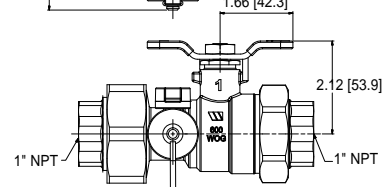

Tankless Water Heater Accessories

Specification Sheet

Isolation Valve Kit

For 3/4" Connections
IK-WV-200-1-TH(-LF)
IK-WV-200-1-SW(-LF)
 Includes 500,000 BTUH
 Pressure Relief Valve

PRESSURE RELIEF VALVE
 (RATED FOR 500,000 BTUH)

HOT WATER VALVE

COLD WATER VALVE

For 1" Connections
IK-WV-300-1-TH(-LF)
IK-WV-300-1-SW(-LF)
 Includes 500,000 BTUH
 Pressure Relief Valve

HOT WATER VALVE

COLD WATER VALVE

NOTE: -TH denotes Threaded Connection
 -SW denotes Sweat Connection
 -LF denotes Lead-Free for CA and VT