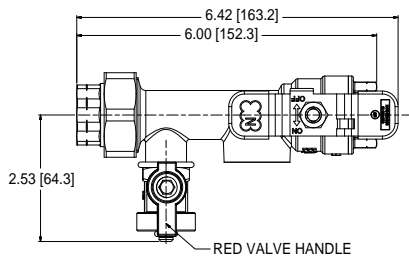

Tankless Water Heater Accessories

Specification Sheet

Isolation Valve Kit

For 3/4" Connections
IK-WV-200-1-TH(-LF)
IK-WV-200-1-SW(-LF)
 Includes 500,000 BTUH
 Pressure Relief Valve

PRESSURE RELIEF VALVE
 (RATED FOR 500,000 BTUH)

HOT WATER VALVE

COLD WATER VALVE

For 1" Connections
IK-WV-300-1-TH(-LF)
IK-WV-300-1-SW(-LF)
 Includes 500,000 BTUH
 Pressure Relief Valve

HOT WATER VALVE

COLD WATER VALVE

NOTE: -TH denotes Threaded Connection
 -SW denotes Sweat Connection
 -LF denotes Lead-Free for CA and VT