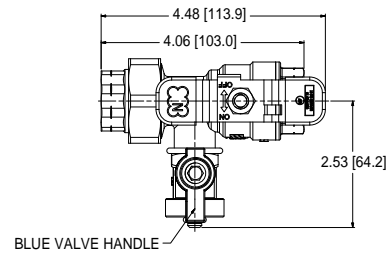

Tankless Water Heater Accessories

Specification Sheet

Isolation Valve Kit

For 3/4" Connections
IK-WV-200-1-TH(-LF)
IK-WV-200-1-SW(-LF)
 Includes 500,000 BTUH
 Pressure Relief Valve

PRESSURE RELIEF VALVE
 (RATED FOR 500,000 BTUH)

HOT WATER VALVE

COLD WATER VALVE

For 1" Connections
IK-WV-300-1-TH(-LF)
IK-WV-300-1-SW(-LF)
 Includes 500,000 BTUH
 Pressure Relief Valve

HOT WATER VALVE

COLD WATER VALVE

NOTE: -TH denotes Threaded Connection
 -SW denotes Sweat Connection
 -LF denotes Lead-Free for CA and VT