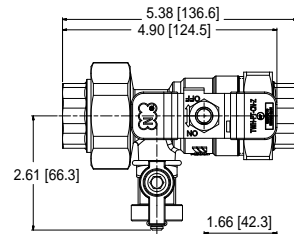

Tankless Water Heater Accessories

Specification Sheet

Isolation Valve Kit

For 3/4" Connections
IK-WV-200-1-TH(-LF)
IK-WV-200-1-SW(-LF)
 Includes 500,000 BTUH
 Pressure Relief Valve

PRESSURE RELIEF VALVE
 (RATED FOR 500,000 BTUH)

HOT WATER VALVE

COLD WATER VALVE

For 1" Connections
IK-WV-300-1-TH(-LF)
IK-WV-300-1-SW(-LF)
 Includes 500,000 BTUH
 Pressure Relief Valve

HOT WATER VALVE

COLD WATER VALVE

NOTE: -TH denotes Threaded Connection
 -SW denotes Sweat Connection
 -LF denotes Lead-Free for CA and VT