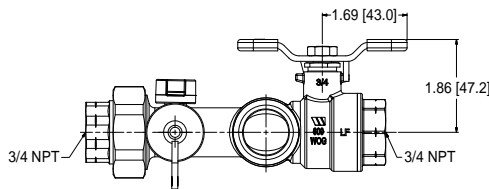

Tankless Water Heater Accessories

Specification Sheet

Isolation Valve Kit

For 3/4" Connections
IK-WV-200-1-TH(-LF)
IK-WV-200-1-SW(-LF)
 Includes 500,000 BTUH
 Pressure Relief Valve

PRESSURE RELIEF VALVE
 (RATED FOR 500,000 BTUH)

HOT WATER VALVE

COLD WATER VALVE

For 1" Connections
IK-WV-300-1-TH(-LF)
IK-WV-300-1-SW(-LF)
 Includes 500,000 BTUH
 Pressure Relief Valve

HOT WATER VALVE

COLD WATER VALVE

NOTE: -TH denotes Threaded Connection
 -SW denotes Sweat Connection
 -LF denotes Lead-Free for CA and VT