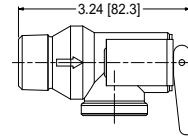

Tankless Water Heater Accessories

Specification Sheet

Isolation Valve Kit

For 3/4" Connections
IK-WV-200-1-TH(-LF)
IK-WV-200-1-SW(-LF)
 Includes 500,000 BTUH
 Pressure Relief Valve

PRESSURE RELIEF VALVE
 (RATED FOR 500,000 BTUH)

HOT WATER VALVE

COLD WATER VALVE

For 1" Connections
IK-WV-300-1-TH(-LF)
IK-WV-300-1-SW(-LF)
 Includes 500,000 BTUH
 Pressure Relief Valve

HOT WATER VALVE

COLD WATER VALVE

NOTE: -TH denotes Threaded Connection
 -SW denotes Sweat Connection
 -LF denotes Lead-Free for CA and VT