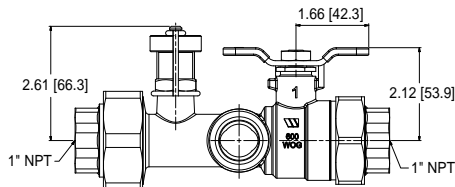

Tankless Water Heater Accessories

Specification Sheet

Isolation Valve Kit

For 3/4" Connections
IK-WV-200-1-TH(-LF)
IK-WV-200-1-SW(-LF)
 Includes 500,000 BTUH
 Pressure Relief Valve

PRESSURE RELIEF VALVE
 (RATED FOR 500,000 BTUH)

HOT WATER VALVE

COLD WATER VALVE

For 1" Connections
IK-WV-300-1-TH(-LF)
IK-WV-300-1-SW(-LF)
 Includes 500,000 BTUH
 Pressure Relief Valve

HOT WATER VALVE

COLD WATER VALVE

NOTE: -TH denotes Threaded Connection
 -SW denotes Sweat Connection
 -LF denotes Lead-Free for CA and VT