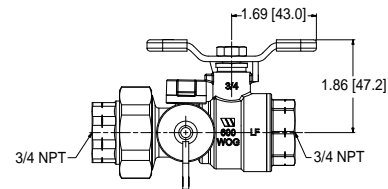

Tankless Water Heater Accessories

Specification Sheet

Isolation Valve Kit

For 3/4" Connections
IK-WV-200-1-TH(-LF)
IK-WV-200-1-SW(-LF)
 Includes 500,000 BTUH
 Pressure Relief Valve

PRESSURE RELIEF VALVE
 (RATED FOR 500,000 BTUH)

HOT WATER VALVE

COLD WATER VALVE

For 1" Connections
IK-WV-300-1-TH(-LF)
IK-WV-300-1-SW(-LF)
 Includes 500,000 BTUH
 Pressure Relief Valve

HOT WATER VALVE

COLD WATER VALVE

NOTE: -TH denotes Threaded Connection
 -SW denotes Sweat Connection
 -LF denotes Lead-Free for CA and VT