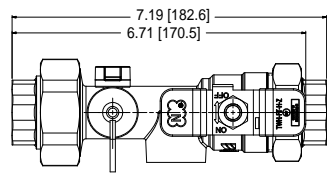

Tankless Water Heater Accessories

Specification Sheet

Isolation Valve Kit

For 3/4" Connections
IK-WV-200-1-TH(-LF)
IK-WV-200-1-SW(-LF)
 Includes 500,000 BTUH
 Pressure Relief Valve

PRESSURE RELIEF VALVE
 (RATED FOR 500,000 BTUH)

HOT WATER VALVE

COLD WATER VALVE

For 1" Connections
IK-WV-300-1-TH(-LF)
IK-WV-300-1-SW(-LF)
 Includes 500,000 BTUH
 Pressure Relief Valve

HOT WATER VALVE

COLD WATER VALVE

NOTE: -TH denotes Threaded Connection
 -SW denotes Sweat Connection
 -LF denotes Lead-Free for CA and VT