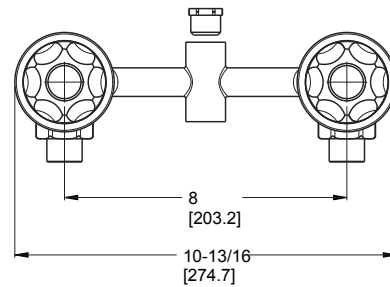

#### Features

- 1.8 GPM Flow Rate (Showerhead)
- Multi-Function Showerhead (3 Functions)
- Includes O7-31XA Valve
- Ceramic Disc Valves
- Pforever Warranty®

### Dimensions

3110

3120 Shown