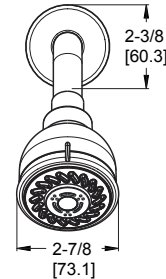

#### Features

- 1.8 GPM Flow Rate (Showerhead)
- Multi-Function Showerhead (3 Functions)
- Includes O7-31XA Valve
- Ceramic Disc Valves
- Pforever Warranty®

### Dimensions

3110

3120 Shown