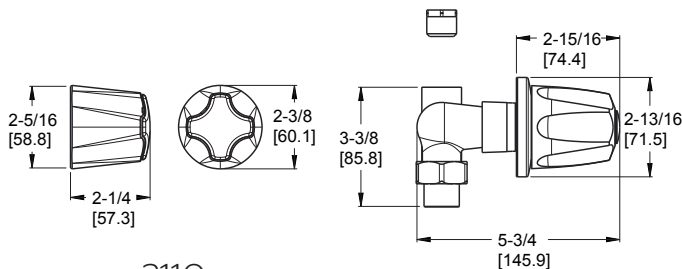

#### Features

- 1.8 GPM Flow Rate (Showerhead)
- Multi-Function Showerhead (3 Functions)
- Includes O7-31XA Valve
- Ceramic Disc Valves
- Pforever Warranty®

### Dimensions

3110

3120 Shown