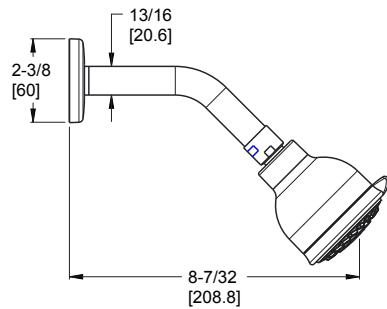

#### Features

- 1.8 GPM Flow Rate (Showerhead)
- Multi-Function Showerhead (3 Functions)
- Includes O7-31XA Valve
- Ceramic Disc Valves
- Pforever Warranty®

### Dimensions

3110

3120 Shown