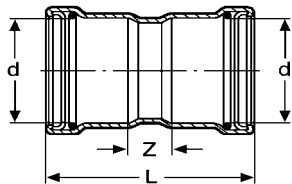

# Dimensional Documentation

**viega**

### Adapter P x MNPT (Copper)

Stock Code	Size	Z (in)	L (in)
	d R		
20823	2-1/2" x 2-1/2" NPT	2.520	4.213
20828	3" x 3" NPT	2.598	4.567
20838	4" x 4" NPT	2.736	5.098

### Coupling P x P with Stop (Copper)

Stock Code	Size	Z (in)	L (in)
	d		
20728	2-1/2"	0.945	4.331
20733	3"	0.984	4.921
20738	4"	1.063	5.787

### Elbow 90° P x P (Copper)

Stock Code	Size	Z (in)	L (in)
	d		
20623	2-1/2"	3.189	4.882
20628	3"	3.760	5.728
20633	4"	4.902	7.264