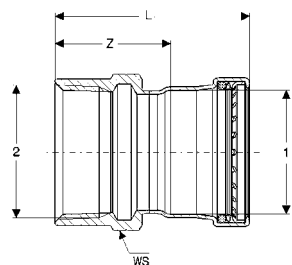

### Adapter P x MNPT (Copper)

Stock Code	Size	Z (in)	L (in)
	d R		
20823	2-1/2" x 2-1/2" NPT	2.520	4.213
20828	3" x 3" NPT	2.598	4.567
20838	4" x 4" NPT	2.736	5.098

### Coupling P x P with Stop (Copper)

Stock Code	Size	Z (in)	L (in)
	d		
20728	2-1/2"	0.945	4.331
20733	3"	0.984	4.921
20738	4"	1.063	5.787

### Elbow 90° P x P (Copper)

Stock Code	Size	Z (in)	L (in)
	d		
20623	2-1/2"	3.189	4.882
20628	3"	3.760	5.728
20633	4"	4.902	7.264

### Adapter P x FNPT (Copper)

Stock Code	Size	Z(in)	L(in)
	1 2		
20819	2½" x 2½" NPT	2.46	4.15
20829	3" x 3" NPT	2.60	4.57
20839	4" x 4" NPT	2.78	5.14

**Viega... The global leader in plumbing, heating and pipe joining systems.**