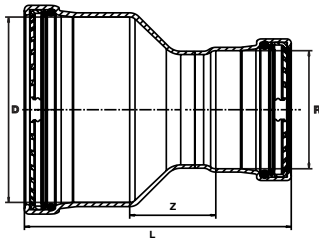

### Adapter P x FNPT (Copper)

Stock Code	Size	Z(in)	L(in)
	1 2		
20819	2½" x 2½" NPT	2.46	4.15
20829	3" x 3" NPT	2.60	4.57
20839	4" x 4" NPT	2.78	5.14

**Viega... The global leader in plumbing, heating and pipe joining systems.**

# Dimensional Documentation

**viega**

**Adapter Flange P x Flange (Copper/Steel)**

Stock Code	Size	Z (in)	L (in)	b (in)	k (in)	D (in)	d2 (in)
	<b>d1</b>						
20853	2-1/2"	1.102	2.795	0.787	5.512	7.087	0.748
20858	3"	1.201	3.169	0.787	5.984	7.480	0.748
20863	4"	1.204	3.602	0.807	7.520	9.055	0.748

**Cap P (Copper)**

Stock Code	Size	Z (in)	L (in)
	<b>d</b>		
20833	2-1/2"	1.339	3.031
20643	3"	1.358	3.327
20848	4"	1.398	3.760

**XL-C Reducer P x P (Copper)**

Stock Code	Size	Z (in)	L (in)
	<b>D R</b>		
20685	2-1/2" x 1"	1.759	4.358
20690	2-1/2" x 1-1/4"	1.610	4.338
20695	2-1/2" x 1-1/2"	1.519	4.637
20700	2-1/2" x 2"	1.413	4.688
20705	3" x 1-1/2"	1.775	5.173
20710	3" x 2"	1.527	5.078
20715	3" x 2-1/2"	1.405	5.066
20720	4" x 2"	2.055	5.999
20725	4" x 2-1/2"	1.933	5.938
20730	4" x 3"	1.700	6.031

**XL-C Reducer P x P (Copper)**

Stock Code	Size	Z1 (in)	Z2 (in)	L1 (in)	L2 (in)
	<b>d d Rp</b>				
20868	4" x 4" x 2"	1.594	2.598	3.957	3.287
20873	4" x 4" x 3/4"	0.965	2.461	3.327	3.071
20878	2-1/2" x 2-1/2" x 2"	1.535	1.831	3.228	2.520
20883	2-1/2" x 2-1/2" x 3/4"	0.906	1.693	2.598	2.303
20893	3" x 3" x 3/4"	0.925	1.949	2.894	2.559
20888	3" x 3" x 3"	1.555	1.984	3.523	2.854