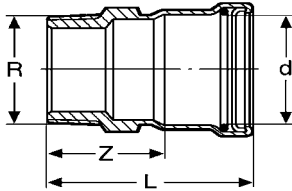

# Dimensional Documentation

**viega**

### Adapter P x MNPT (Copper)

Stock Code	Size	Z (in)	L (in)
	d R		
20823	2-1/2" x 2-1/2" NPT	2.520	4.213
20828	3" x 3" NPT	2.598	4.567
20838	4" x 4" NPT	2.736	5.098

# Dimensional Documentation

**viega**

**Adapter Flange P x Flange (Copper/Steel)**

Stock Code	Size	Z (in)	L (in)	b (in)	k (in)	D (in)	d2 (in)
	<b>d1</b>						
20853	2-1/2"	1.102	2.795	0.787	5.512	7.087	0.748
20858	3"	1.201	3.169	0.787	5.984	7.480	0.748
20863	4"	1.204	3.602	0.807	7.520	9.055	0.748

**XL-C Reducer P x P (Copper)**

Stock Code	Size	Z1 (in)	Z2 (in)	L1 (in)	L2 (in)
	<b>d d Rp</b>				
20868	4" x 4" x 2"	1.594	2.598	3.957	3.287
20873	4" x 4" x 3/4"	0.965	2.461	3.327	3.071
20878	2-1/2" x 2-1/2" x 2"	1.535	1.831	3.228	2.520
20883	2-1/2" x 2-1/2" x 3/4"	0.906	1.693	2.598	2.303
20893	3" x 3" x 3/4"	0.925	1.949	2.894	2.559
20888	3" x 3" x 3"	1.555	1.984	3.523	2.854