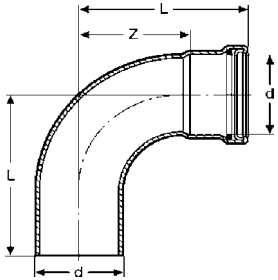

Stock Code	Size	Z (in)	L (in)
	<b>d d1</b>		
20758	2-1/2" x 2"	2.264	3.858
20763	3" x 2"	2.815	4.409
20768	3" x 2-1/2"	2.559	4.252
20773	4" x 2"	4.232	5.807
20778	4" x 2-1/2"	4.173	5.787
20783	4" x 3"	3.957	5.846
20813	2-1/2" x 1-1/2"	2.480	3.937
20818	3" x 1-1/2"	3.346	4.803
20814	2-1/2" x 1"	3.610	4.515
20815	2-1/2" x 1-1/4"	3.464	4.488
20817	3" x 1-1/4"	3.976	4.999

**Coupling P x P No Stop (Copper)**

Stock Code	Size	L (in)
	<b>d d1</b>	
20743	2-1/2"	4.331
20748	3"	4.921
20753	4"	5.787

**Viega... The global leader in plumbing, heating and pipe joining systems.**

301 N. Main, 9th Floor • Wichita, KS 67202 • Ph: 800-976-9819 • Fax: 316-425-7618 • E-Mail: insidesales@viega.com • www.viega.com

# Dimensional Documentation

**viega**

90° Elbow FTG x P (Copper)

Stock Code	Size d	Z (in)	L (in)	L1 (in)
20638	2-1/2"	3.189	4.882	4.803
20643	3"	3.760	5.728	5.630
20548	4"	4.902	7.264	7.126

Elbow 45° FTG x P (Copper)

Stock Code	Size d	Z (in)	L (in)	L1 (in)
20668	2-1/2"	1.476	3.169	3.091
20673	3"	1.732	3.701	3.602
20678	4"	2.224	4.587	4.449

**Viega... The global leader in plumbing, heating and pipe joining systems.**