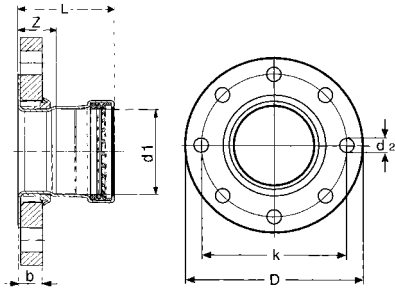

### Elbow 90° P x P (Copper)

Stock Code	Size	Z (in)	L (in)
	d		
20623	2-1/2"	3.189	4.882
20628	3"	3.760	5.728
20633	4"	4.902	7.264

### Adapter P x FNPT (Copper)

Stock Code	Size	Z(in)	L(in)
	1 2		
20819	2½" x 2½" NPT	2.46	4.15
20829	3" x 3" NPT	2.60	4.57
20839	4" x 4" NPT	2.78	5.14

**Viega... The global leader in plumbing, heating and pipe joining systems.**

# Dimensional Documentation

**viega**

**Adapter Flange P x Flange (Copper/Steel)**

Stock Code	Size	Z (in)	L (in)	b (in)	k (in)	D (in)	d2 (in)
	<b>d1</b>						
20853	2-1/2"	1.102	2.795	0.787	5.512	7.087	0.748
20858	3"	1.201	3.169	0.787	5.984	7.480	0.748
20863	4"	1.204	3.602	0.807	7.520	9.055	0.748

**Cap P (Copper)**

Stock Code	Size	Z (in)	L (in)
	<b>d</b>		
20833	2-1/2"	1.339	3.031
20643	3"	1.358	3.327
20848	4"	1.398	3.760

**XL-C Reducer P x P (Copper)**

Stock Code	Size	Z (in)	L (in)
	<b>D R</b>		
20685	2-1/2" x 1"	1.759	4.358
20690	2-1/2" x 1-1/4"	1.610	4.338
20695	2-1/2" x 1-1/2"	1.519	4.637
20700	2-1/2" x 2"	1.413	4.688
20705	3" x 1-1/2"	1.775	5.173
20710	3" x 2"	1.527	5.078
20715	3" x 2-1/2"	1.405	5.066
20720	4" x 2"	2.055	5.999
20725	4" x 2-1/2"	1.933	5.938
20730	4" x 3"	1.700	6.031