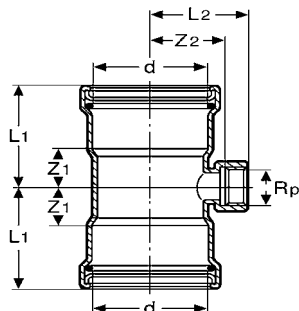

### Adapter P x FNPT (Copper)

Stock Code	Size	Z(in)	L(in)
	1 2		
20819	2½" x 2½" NPT	2.46	4.15
20829	3" x 3" NPT	2.60	4.57
20839	4" x 4" NPT	2.78	5.14

**Viega... The global leader in plumbing, heating and pipe joining systems.**

# Dimensional Documentation

**viega**

**Adapter Flange P x Flange (Copper/Steel)**

Stock Code	Size	Z (in)	L (in)	b (in)	k (in)	D (in)	d2 (in)
	<b>d1</b>						
20853	2-1/2"	1.102	2.795	0.787	5.512	7.087	0.748
20858	3"	1.201	3.169	0.787	5.984	7.480	0.748
20863	4"	1.204	3.602	0.807	7.520	9.055	0.748

**Cap P (Copper)**

Stock Code	Size	Z (in)	L (in)
	<b>d</b>		
20833	2-1/2"	1.339	3.031
20643	3"	1.358	3.327
20848	4"	1.398	3.760

**XL-C Reducer P x P (Copper)**

Stock Code	Size	Z (in)	L (in)
	<b>D R</b>		
20685	2-1/2" x 1"	1.759	4.358
20690	2-1/2" x 1-1/4"	1.610	4.338
20695	2-1/2" x 1-1/2"	1.519	4.637
20700	2-1/2" x 2"	1.413	4.688
20705	3" x 1-1/2"	1.775	5.173
20710	3" x 2"	1.527	5.078
20715	3" x 2-1/2"	1.405	5.066
20720	4" x 2"	2.055	5.999
20725	4" x 2-1/2"	1.933	5.938
20730	4" x 3"	1.700	6.031

**XL-C Reducer P x P (Copper)**

Stock Code	Size	Z1 (in)	Z2 (in)	L1 (in)	L2 (in)
	<b>d d Rp</b>				
20868	4" x 4" x 2"	1.594	2.598	3.957	3.287
20873	4" x 4" x 3/4"	0.965	2.461	3.327	3.071
20878	2-1/2" x 2-1/2" x 2"	1.535	1.831	3.228	2.520
20883	2-1/2" x 2-1/2" x 3/4"	0.906	1.693	2.598	2.303
20893	3" x 3" x 3/4"	0.925	1.949	2.894	2.559
20888	3" x 3" x 3"	1.555	1.984	3.523	2.854