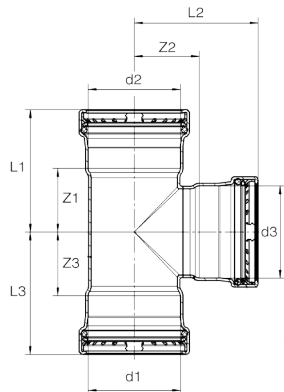

Dimensional Documentation

viega

Tee P x P x P (Copper)

Stock Code	Size			Z1 (in)	Z2 (in)	Z3 (in)	L1 (in)	L2 (in)	L3 (in)
	d1	d2	d3						
20704	2-1/2" x 2" x 3/4"			1.586	1.614	1.043	3.169	2.519	2.736
20709	2 1/2" x 2" x 1"			1.653	1.732	1.043	3.240	2.637	3.240
22283	2-1/2" x 2" x 1-1/2"			1.909	1.732	1.299	3.504	3.169	2.992
22278	2-1/2" x 2" x 2"			2.232	1.732	1.535	3.819	3.327	3.228
20714	2-1/2" x 2" x 2-1/2"			2.411	1.870	1.830	3.996	3.562	3.523
22298	2-1/2" x 2-1/2" x 3/4"			0.906	1.575	0.906	2.598	2.480	2.598
22303	2-1/2" x 2-1/2" x 1/2"			0.906	1.516	0.906	2.598	2.264	2.598
22293	2-1/2" x 2-1/2" x 1"			1.043	1.732	1.043	2.736	2.638	2.736
22288	2-1/2" x 2-1/2" x 1-1/4"			1.161	1.713	1.161	2.854	2.756	2.854
20803	2-1/2" x 2-1/2" x 1-1/2"			1.299	1.732	1.299	2.992	3.169	2.992
20688	2-1/2" x 2-1/2" x 2"			1.535	1.732	1.535	3.228	3.327	3.228
20683	2-1/2"			1.831	1.870	1.831	3.524	3.563	3.524
20694	2-1/2" x 1-1/4" x 2-1/2"			3.236	1.870	1.830	4.271	3.562	3.523
20689	2-1/2" x 1" x 2-1/2"			3.287	1.870	1.830	4.192	3.562	3.523
20684	2-1/2" x 3/4" x 2-1/2"			3.228	1.870	1.830	4.133	3.562	3.523
22323	3" x 3" x 3/4"			0.925	1.870	.925	2.894	2.776	2.894
22308	3" x 3" x 1"			1.063	1.988	1.063	3.031	2.894	3.031
22313	3" x 3" x 1-1/4"			1.181	1.969	1.181	3.150	3.012	3.150
20798	3" x 3" x 1-1/2"			1.299	1.988	1.299	3.287	3.425	3.287
20698	3" x 3" x 2"			1.555	1.988	1.555	3.524	3.583	3.524
20703	3" x 3" x 2-1/2"			1.850	2.126	1.850	3.819	3.819	3.819
20734	3" x 2" x 2-1/2"			2.629	2.125	1.850	4.212	3.818	3.818
20732	3" x 2" x 2"			2.334	1.999	1.555	3.917	3.582	3.523
20727	3" x 1-1/2" x 3"			3.751	2.145	2.066	5.177	4.114	4.035
20729	3" x 1-1/4" x 3"			3.870	2.145	2.066	4.901	4.114	4.035
20724	3" x 1" x 3"			3.996	2.145	2.066	3.996	4.114	4.035
20719	3" x 3/4" x 3"			3.818	2.145	2.066	4.724	4.114	4.035
20693	3"			2.067	2.146	2.067	4.035	4.114	4.035
20739	3" x 2" x 3"			2.067	2.146	2.854	4.035	4.114	4.429
20794	4" x 4" x 1"			1.358	2.499	1.358	3.720	3.405	3.720
20795	4" x 4" x 1-1/4"			1.358	2.490	1.358	3.720	3.523	3.720
20808	4" x 4" x 1-1/2"			1.358	2.500	1.358	3.720	3.937	3.720
20713	4" x 4" x 2"			1.594	2.500	1.594	3.957	4.094	3.957
20718	4" x 4" x 2-1/2"			1.890	2.638	1.890	4.252	4.331	4.252
20723	4" x 4" x 3"			2.106	2.657	2.106	4.469	4.626	4.469
20708	4"			2.598	2.697	2.598	4.961	5.059	4.961
247031	4" x 4" x 1/2"			1.083	2.244	1.083	3.445	2.992	3.445
246987	4" x 4" x 3/4"			1.083	2.315	1.083	3.445	3.220	3.445

Viega... The global leader in plumbing, heating and pipe joining systems.

301 N. Main, 9th Floor • Wichita, KS 67202 • Ph: 800-976-9819 • Fax: 316-425-7618 • E-Mail: insidesales@viega.com • www.viega.com