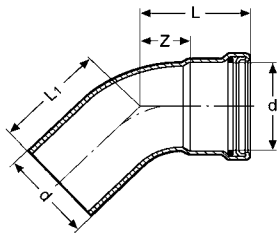

# Dimensional Documentation

**viega**

**Elbow 45° P x P (Copper)**

Stock Code	Size	Z (in)	L (in)
	<b>d</b>		
20653	2-1/2"	1.476	3.169
20658	3"	1.732	3.701
20663	4"	2.224	4.587

**Reducer FTG x P (Copper)**

Stock Code	Size	Z (in)	L (in)
	<b>d d1</b>		
20758	2-1/2" x 2"	2.264	3.858
20763	3" x 2"	2.815	4.409
20768	3" x 2-1/2"	2.559	4.252
20773	4" x 2"	4.232	5.807
20778	4" x 2-1/2"	4.173	5.787
20783	4" x 3"	3.957	5.846
20813	2-1/2" x 1-1/2"	2.480	3.937
20818	3" x 1-1/2"	3.346	4.803
20814	2-1/2" x 1"	3.610	4.515
20815	2-1/2" x 1-1/4"	3.464	4.488
20817	3" x 1-1/4"	3.976	4.999

**Coupling P x P No Stop (Copper)**

Stock Code	Size	L (in)
	<b>d d1</b>	
20743	2-1/2"	4.331
20748	3"	4.921
20753	4"	5.787

**Viega... The global leader in plumbing, heating and pipe joining systems.**

301 N. Main, 9th Floor • Wichita, KS 67202 • Ph: 800-976-9819 • Fax: 316-425-7618 • E-Mail: insidesales@viega.com • www.viega.com

# Dimensional Documentation

**viega**

90° Elbow FTG x P (Copper)

Stock Code	Size d	Z (in)	L (in)	L1 (in)
20638	2-1/2"	3.189	4.882	4.803
20643	3"	3.760	5.728	5.630
20548	4"	4.902	7.264	7.126

Elbow 45° FTG x P (Copper)