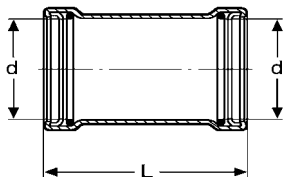

# Dimensional Documentation

**viega**

**Elbow 45° P x P (Copper)**

Stock Code	Size	Z (in)	L (in)
	<b>d</b>		
20653	2-1/2"	1.476	3.169
20658	3"	1.732	3.701
20663	4"	2.224	4.587

**Reducer FTG x P (Copper)**

Stock Code	Size	Z (in)	L (in)
	<b>d d1</b>		
20758	2-1/2" x 2"	2.264	3.858
20763	3" x 2"	2.815	4.409
20768	3" x 2-1/2"	2.559	4.252
20773	4" x 2"	4.232	5.807
20778	4" x 2-1/2"	4.173	5.787
20783	4" x 3"	3.957	5.846
20813	2-1/2" x 1-1/2"	2.480	3.937
20818	3" x 1-1/2"	3.346	4.803
20814	2-1/2" x 1"	3.610	4.515
20815	2-1/2" x 1-1/4"	3.464	4.488
20817	3" x 1-1/4"	3.976	4.999