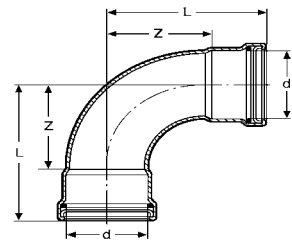

### Adapter P x MNPT (Copper)

Stock Code	Size	Z (in)	L (in)
	d R		
20823	2-1/2" x 2-1/2" NPT	2.520	4.213
20828	3" x 3" NPT	2.598	4.567
20838	4" x 4" NPT	2.736	5.098

### Coupling P x P with Stop (Copper)

Stock Code	Size	Z (in)	L (in)
	d		
20728	2-1/2"	0.945	4.331
20733	3"	0.984	4.921
20738	4"	1.063	5.787

### Elbow 90° P x P (Copper)

Stock Code	Size	Z (in)	L (in)
	d		
20623	2-1/2"	3.189	4.882
20628	3"	3.760	5.728
20633	4"	4.902	7.264

# Dimensional Documentation

**viega**

**Adapter Flange P x Flange (Copper/Steel)**

Stock Code	Size	Z (in)	L (in)	b (in)	k (in)	D (in)	d2 (in)
	<b>d1</b>						
20853	2-1/2"	1.102	2.795	0.787	5.512	7.087	0.748
20858	3"	1.201	3.169	0.787	5.984	7.480	0.748
20863	4"	1.204	3.602	0.807	7.520	9.055	0.748