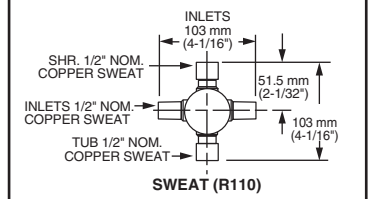

R110 Valve Body Shown

GENERAL DESCRIPTION:

Cast brass body, washerless ceramic disc valve cartridge with back-to-back capability and hot limit safety stop. Cycles from "off" to "cold" to "hot". Pressure balancing cartridge maintains constant output temperature in response to changes in relative hot and cold supply pressure. One-half inch inlets and outlets (choice of direct sweat, threaded, or PEX). Available with screwdriver stops. Rough-in plaster guard designed for use as thin-wall mounting adaptor. Valve body will accept a variety of decorative Bath/Shower trims.

Wide Rough-in Range: From 1-5/8" to 3-1/4".

MODEL NUMBER:

- R110 Pressure Balance Rough Valve Body only**
Direct sweat inlets/outlets. LESS trim.
- R110SS Pressure Balance Rough Valve Body only with Screwdriver stops**
Direct sweat inlets/outlets. Screwdriver stops. LESS trim.
- R115 Pressure Balance Rough Valve Body only**
Female thread inlets/outlets. LESS trim.
- R115SS Pressure Balance Rough Valve Body only with Screwdriver stops**
Female thread inlets/outlets. Screwdriver stops. LESS trim.
- R117 Pressure Balance Rough Valve Body only**
PEX inlets/Direct sweat outlets. LESS trim.
- R117SS Pressure Balance Rough Valve Body only with Screwdriver stops**
PEX inlets/Direct sweat outlets. Screwdriver stops. LESS trim.

See reverse for available trim kits.

VALVE BODY OPTIONS

SUGGESTED SPECIFICATION:

Bath/shower fitting shall feature a cast brass body. Shall feature ceramic disc valve cartridge which is capable of back-to-back installation. Fitting shall be equipped with pressure balancing cartridge engineered to eliminate cross flow and avoid failure due to mineral deposits. Shall also feature hot limit safety stop. Fitting shall be: Rough Valve Body - American Standard Model # R11____, Trim Kit - American Standard Model # _____.