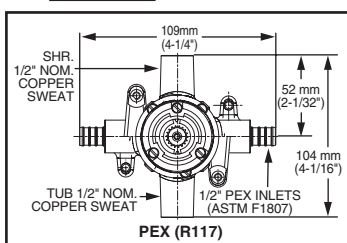

Wide Rough-in Range: From 1-5/8" to 3-1/4".

MODEL NUMBER:

- R110 Pressure Balance Rough Valve Body only**
Direct sweat inlets/outlets. LESS trim.
- R110SS Pressure Balance Rough Valve Body only with Screwdriver stops**
Direct sweat inlets/outlets. Screwdriver stops. LESS trim.
- R115 Pressure Balance Rough Valve Body only**
Female thread inlets/outlets. LESS trim.
- R115SS Pressure Balance Rough Valve Body only with Screwdriver stops**
Female thread inlets/outlets. Screwdriver stops. LESS trim.
- R117 Pressure Balance Rough Valve Body only**
PEX inlets/Direct sweat outlets. LESS trim.
- R117SS Pressure Balance Rough Valve Body only with Screwdriver stops**
PEX inlets/Direct sweat outlets. Screwdriver stops. LESS trim.

See reverse for available trim kits.

VALVE BODY OPTIONS

SUGGESTED SPECIFICATION:

Bath/shower fitting shall feature a cast brass body. Shall feature ceramic disc valve cartridge which is capable of back-to-back installation. Fitting shall be equipped with pressure balancing cartridge engineered to eliminate cross flow and avoid failure due to mineral deposits. Shall also feature hot limit safety stop. Fitting shall be: Rough Valve Body - American Standard Model # R11____, Trim Kit - American Standard Model # _____.