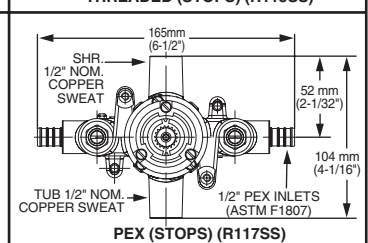

R110 Valve Body Shown

GENERAL DESCRIPTION:

Cast brass body, washerless ceramic disc valve cartridge with back-to-back capability and hot limit safety stop. Cycles from "off" to "cold" to "hot". Pressure balancing cartridge maintains constant output temperature in response to changes in relative hot and cold supply pressure. One-half inch inlets and outlets (choice of direct sweat, threaded, or PEX). Available with screwdriver stops. Rough-in plaster guard designed for use as thin-wall mounting adaptor. Valve body will accept a variety of decorative Bath/Shower trims.

Wide Rough-in Range: From 1-5/8" to 3-1/4".

MODEL NUMBER:

- R110 Pressure Balance Rough Valve Body only**
Direct sweat inlets/outlets. LESS trim.
- R110SS Pressure Balance Rough Valve Body only with Screwdriver stops**
Direct sweat inlets/outlets. Screwdriver stops. LESS trim.
- R115 Pressure Balance Rough Valve Body only**
Female thread inlets/outlets. LESS trim.
- R115SS Pressure Balance Rough Valve Body only with Screwdriver stops**
Female thread inlets/outlets. Screwdriver stops. LESS trim.
- R117 Pressure Balance Rough Valve Body only**
PEX inlets/Direct sweat outlets. LESS trim.
- R117SS Pressure Balance Rough Valve Body only with Screwdriver stops**
PEX inlets/Direct sweat outlets. Screwdriver stops. LESS trim.

See reverse for available trim kits.

VALVE BODY OPTIONS

SUGGESTED SPECIFICATION:

Bath/shower fitting shall feature a cast brass body. Shall feature ceramic disc valve cartridge which is capable of back-to-back installation. Fitting shall be equipped with pressure balancing cartridge engineered to eliminate cross flow and avoid failure due to mineral deposits. Shall also feature hot limit safety stop. Fitting shall be: Rough Valve Body - American Standard Model # R11____, Trim Kit - American Standard Model # _____.