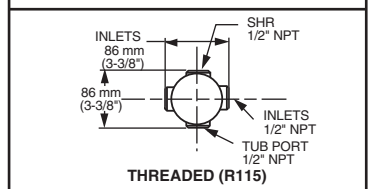

VALVE BODY OPTIONS

SUGGESTED SPECIFICATION:

Bath/shower fitting shall feature a cast brass body. Shall feature ceramic disc valve cartridge which is capable of back-to-back installation. Fitting shall be equipped with pressure balancing cartridge engineered to eliminate cross flow and avoid failure due to mineral deposits. Shall also feature hot limit safety stop. Fitting shall be: Rough Valve Body - American Standard Model # R11____, Trim Kit - American Standard Model # _____.