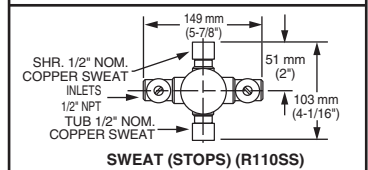

VALVE BODY OPTIONS

SUGGESTED SPECIFICATION:

Bath/shower fitting shall feature a cast brass body. Shall feature ceramic disc valve cartridge which is capable of back-to-back installation. Fitting shall be equipped with pressure balancing cartridge engineered to eliminate cross flow and avoid failure due to mineral deposits. Shall also feature hot limit safety stop. Fitting shall be: Rough Valve Body - American Standard Model # R11____, Trim Kit - American Standard Model # _____.