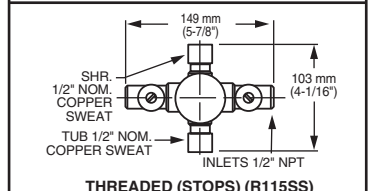

R110 Valve Body Shown

GENERAL DESCRIPTION:

Cast brass body, washerless ceramic disc valve cartridge with back-to-back capability and hot limit safety stop. Cycles from "off" to "cold" to "hot". Pressure balancing cartridge maintains constant output temperature in response to changes in relative hot and cold supply pressure. One-half inch inlets and outlets (choice of direct sweat, threaded, or PEX). Available with screwdriver stops. Rough-in plaster guard designed for use as thin-wall mounting adaptor. Valve body will accept a variety of decorative Bath/Shower trims.

Wide Rough-in Range: From 1-5/8" to 3-1/4".

MODEL NUMBER:

- R110 Pressure Balance Rough Valve Body only**
Direct sweat inlets/outlets. LESS trim.
- R110SS Pressure Balance Rough Valve Body only with Screwdriver stops**
Direct sweat inlets/outlets. Screwdriver stops. LESS trim.
- R115 Pressure Balance Rough Valve Body only**
Female thread inlets/outlets. LESS trim.
- R115SS Pressure Balance Rough Valve Body only with Screwdriver stops**
Female thread inlets/outlets. Screwdriver stops. LESS trim.
- R117 Pressure Balance Rough Valve Body only**
PEX inlets/Direct sweat outlets. LESS trim.
- R117SS Pressure Balance Rough Valve Body only with Screwdriver stops**
PEX inlets/Direct sweat outlets. Screwdriver stops. LESS trim.

See reverse for available trim kits.

VALVE BODY OPTIONS

SUGGESTED SPECIFICATION:

Bath/shower fitting shall feature a cast brass body. Shall feature ceramic disc valve cartridge which is capable of back-to-back installation. Fitting shall be equipped with pressure balancing cartridge engineered to eliminate cross flow and avoid failure due to mineral deposits. Shall also feature hot limit safety stop. Fitting shall be: Rough Valve Body - American Standard Model # R11____, Trim Kit - American Standard Model # _____.