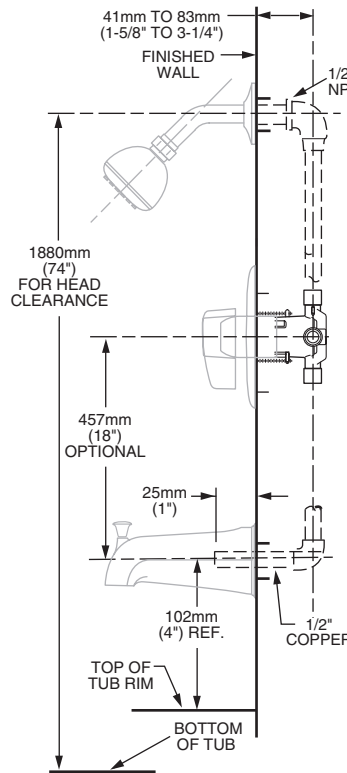

GENERAL DESCRIPTION:

Cast brass body, washerless ceramic disc valve cartridge with back-to-back capability and hot limit safety stop. Cycles from "off" to "cold" to "hot". Pressure balancing cartridge maintains constant output temperature in response to changes in relative hot and cold supply pressure. One-half inch inlets and outlets (choice of direct sweat, threaded, or PEX). Available with screwdriver stops. Rough-in plaster guard designed for use as thin-wall mounting adaptor. Valve body will accept a variety of decorative Bath/Shower trims.

PRODUCT FEATURES:

Cast Brass Valve Body: Durable - Quality that will last a lifetime. Ideal material for prolonged contact with water.

Ceramic Disc Valve Cartridge: Assures a lifetime of drip-free performance. Allows easy fine tuning of temperature (125° handle rotation from off to hot).

Pressure Balancing Valve Cartridge: Maintains constant output temperature in response to changes in hot and cold supply pressure. Diaphragm system engineered to eliminate cross flow. Avoids failure due to mineral deposits - ideal for use in hard water

Back-to-Back Capability: Hot and cold can be reversed quickly and easily.

Adjustable Hot Limit Safety Stop: Limits the amount of hot water allowed to mix with cold. Reduces the risk of accidental scalding.

Exclusive Plaster Guard: Plaster guard is designed to protect valve during installation and serve as a mounting plate for thin-wall installations. 2 piece design allows valve to be tested prior to trim installation.

Wide Rough-in Range: From 1-5/8" to 3-1/4".

MODEL NUMBER: