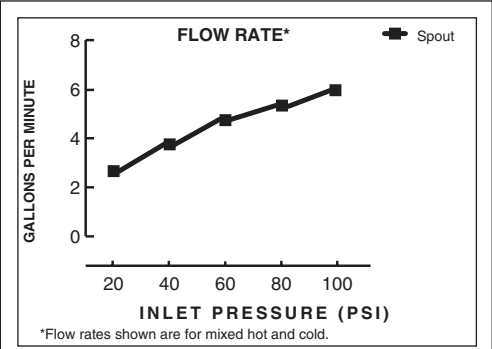

Valve + Trim: Trim Kit & Valve Body Packaged Separately

To order: Specify valve body *and* trim kit desired

Example: R110 - Direct Sweat Valve Body
T215.710 - Hampton Bath/Shower Trim Kit (Porcelain Lever Handle)

VALVES						
	R110	R110SS	R115	R115SS	R117	R117SS
	Direct Sweat Inlets/Outlets	Direct Sweat Inlets/Outlets w/ Screwdriver Stops	Female Thread Inlets/Outlets	Female Thread Inlets/Outlets w/ Screwdriver Stops	PEX Inlets/Direct Sweat Outlets	PEX Inlets/Direct Sweat Outlets w/ Screwdriver Stops

CODES AND STANDARDS

These products meet or exceed the following codes and standards:

ASSE 1016
ASME A112.18.1
CSA B 125

• Showerhead with 2.5gpm/9.5L.min. flow restrictor.

TRIM KITS		Colony*	Tropic	Dazzle	Hampton**	Standard	Town Square	One	Enfield***	Amarilis****	
	B/S	T375.XXX	T038.502	T028.502	T215.7XX	T6181	T555.502	T064.502	T373.5X2	T345.000	
	Shower	T372.XXX	T038.501	T028.501	T212.7XX	T6180	T555.501	T064.501	T373.5X1	T342.000	
	Valve	T371.XXX	T038.500	T028.500	T211.7XX	T6179	T555.500	T064.500	T373.5X0	T341.000	

NOTES:

* COLONY with 2.5 showerhead   with FloWise® showerhead

** HAMPTON available with choice of three handles. to order: specify the three digit handle number ex) T211.710 (valve only trim kit w/ porcelain lever handle)

*** ENFIELD available with lever or cross handle

**** AMARILIS trim kits are less handles--must be ordered separately. the following handle kits are available: