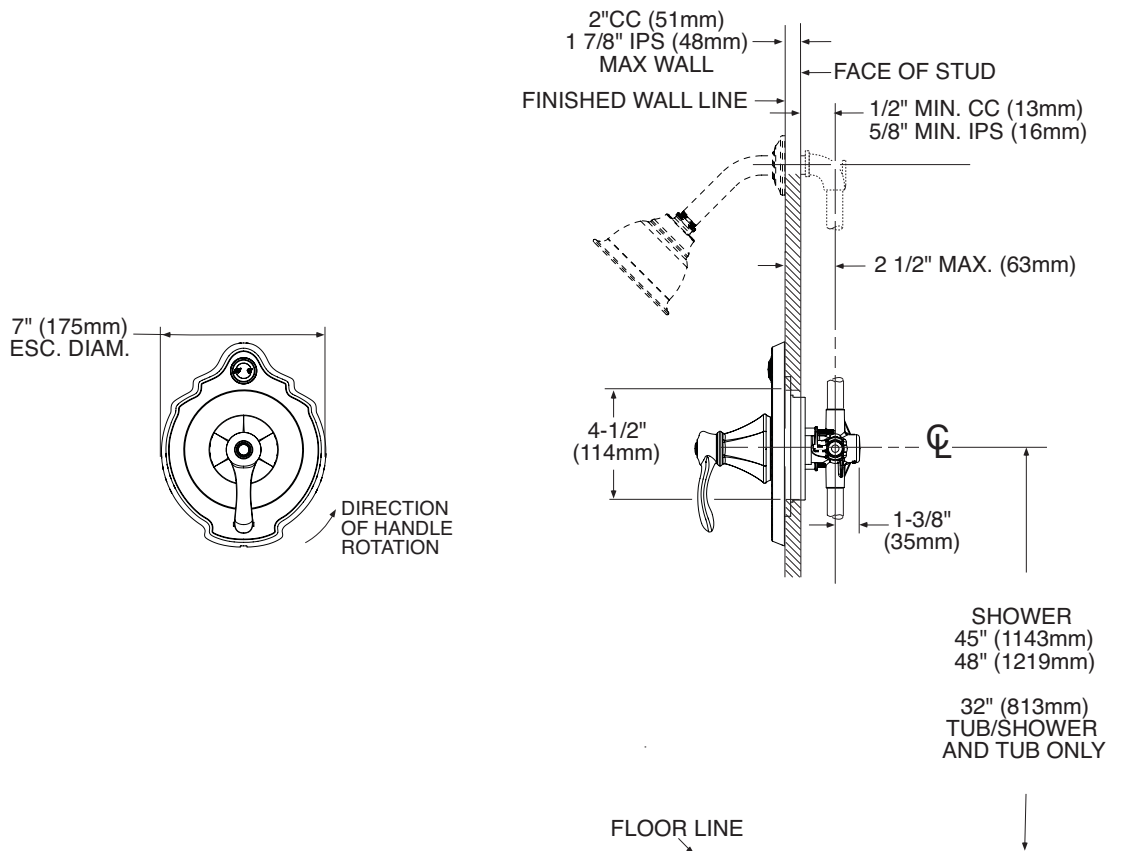

Buy it for looks. Buy it for life.®

Specifications

FAUCET DESCRIPTION

- Metal construction with chrome, oil-rubbed bronze, LifeShine® brushed nickel or pewter finish

OPERATION

- Handle operates counterclockwise through a 270° arc with off at 6 o'clock and maximum hot at the 9 o'clock position. Shut off in clockwise direction
- Adjustable temperature limit stop to control maximum hot water temperature
- Pressure balancing mechanism maintains selected discharge temperature to ± 2°

CARTRIDGE

- 1222 cartridge design
- Accommodates back to back installations
- Nonmetallic, nonferrous and stainless steel material

STANDARDS

- Third party certified to CSA B125, ASME A112.18.1M, ANSI A117.1 and all applicable requirements referenced therein.

Models: T2501, T2501BN,
T2501ORB, T2501PW

CRITICAL DIMENSIONS

(DO NOT SCALE)