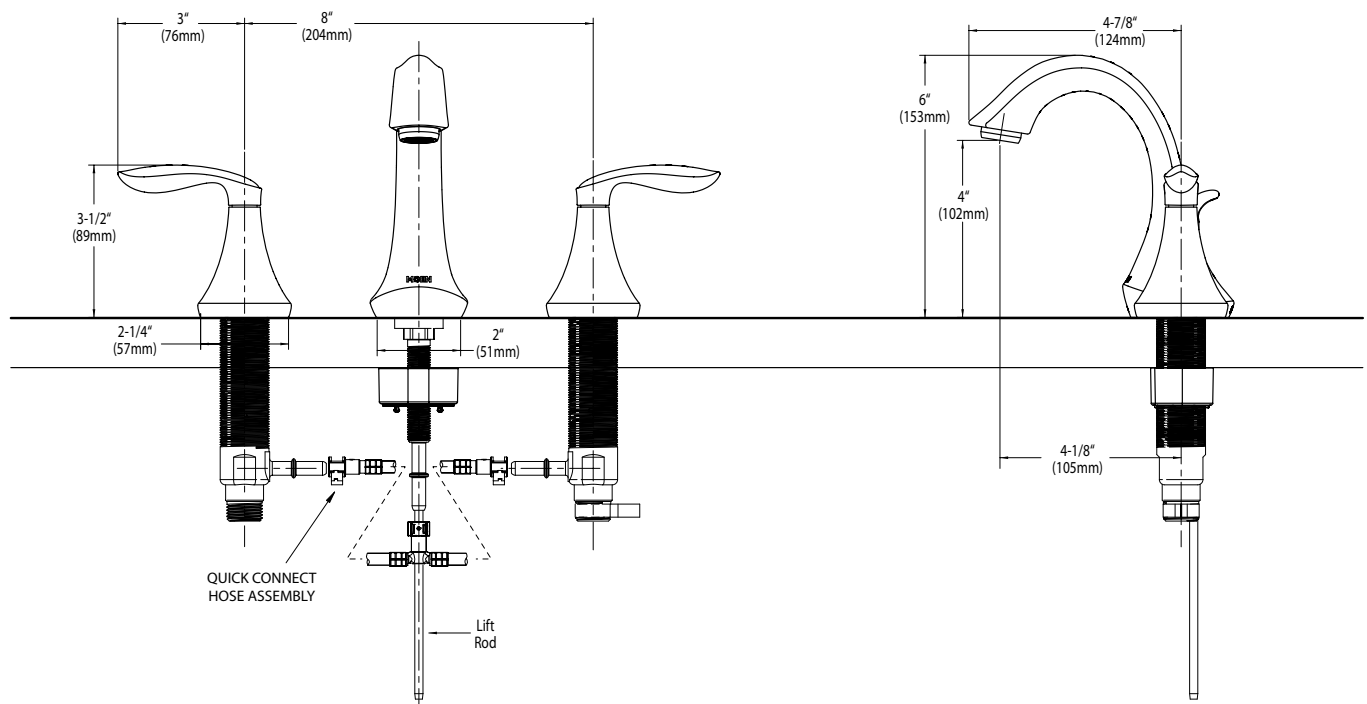

Buy it for looks. Buy it for life.®

FAUCET DESCRIPTION

- Metal construction with chrome, LifeShine® brushed nickel or oil rubbed bronze finish
- 1/2" IPS connections

OPERATION

- Lever style handles
- Maximum handle rotation angle is 90° to full on for either handle
- Hot side counterclockwise to open (clockwise to close)
- Cold side clockwise to open (counterclockwise to close)

FLOW

- Aerator is limited to 2.2 gpm max. (8.3 L/min).

CARTRIDGE

- 1224 cartridge design
- Nonmetallic, nonferrous and stainless steel material

STANDARDS

- Third party certified to CSA B125, ASME A112.18.1M, ANSI A117.1 and all applicable requirements referenced therein
- Certified to ANSI/NSF 61/9
- Complies with California Proposition 65 and with the Federal Safe Drinking Water Act

Models: T6420, T6420BN, T6420ORB

Valve: 9000, 69000

NOTE: THIS FAUCET IS DESIGNED TO BE INSTALLED THRU 3 HOLES, 1-1/8" MIN. DIA.

CRITICAL DIMENSIONS

(DO NOT SCALE)

FOR MORE INFORMATION CALL: 1-800-BUY-MOEN