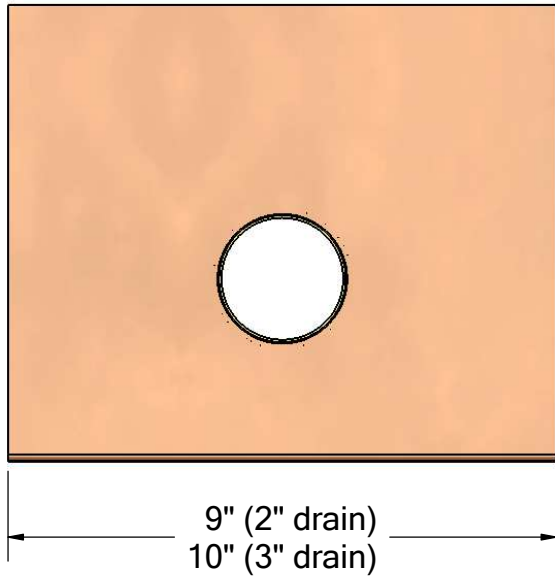

tel: (619) 448-3567
 fax: (619) 448-9072 tbirdusa.com

PARAPET OVERFLOW DRAIN

16 oz copper, 316 grade stainless steel, or TPO/PVC-clad stainless steel flange. Available in 2" and 3" outlet.

PART #	
OF-PP2NH	2" no-hub
OF-PP3NH	3" no-hub
OPTIONS	
	16 oz copper flange
S-	316 stainless steel flange
TPO-	TPO-clad stainless flange
PVC-	PVC-clad stainless flange