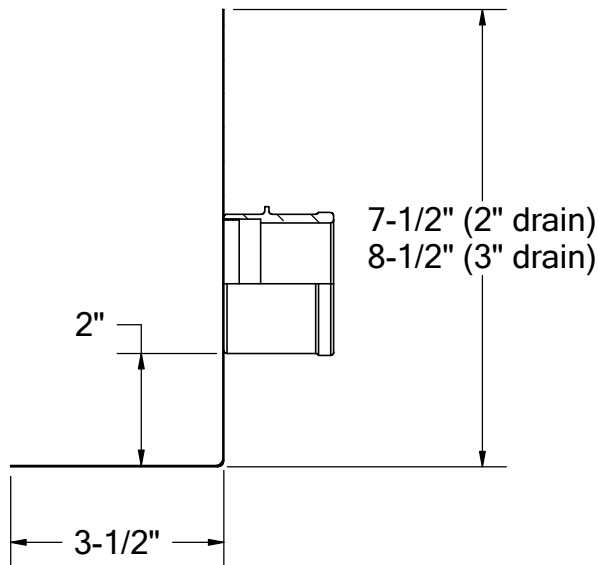

tel: (619) 448-3567
 fax: (619) 448-9072 tbirdusa.com

PARAPET OVERFLOW DRAIN

16 oz copper, 316 grade stainless steel, or TPO/PVC-clad stainless steel flange. Available in 2" and 3" outlet.

PART #	
OF-PP2NH	2" no-hub
OF-PP3NH	3" no-hub
OPTIONS	
	16 oz copper flange
S-	316 stainless steel flange
TPO-	TPO-clad stainless flange
PVC-	PVC-clad stainless flange