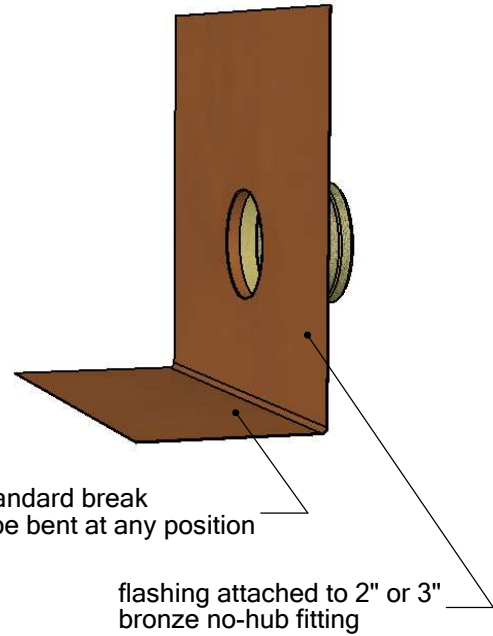

tel: (619) 448-3567
 fax: (619) 448-9072 tbirdusa.com

PARAPET OVERFLOW DRAIN

16 oz copper, 316 grade stainless steel, or TPO/PVC-clad stainless steel flange. Available in 2" and 3" outlet.

PART #	
OF-PP2NH	2" no-hub
OF-PP3NH	3" no-hub
OPTIONS	
	16 oz copper flange
S-	316 stainless steel flange
TPO-	TPO-clad stainless flange
PVC-	PVC-clad stainless flange