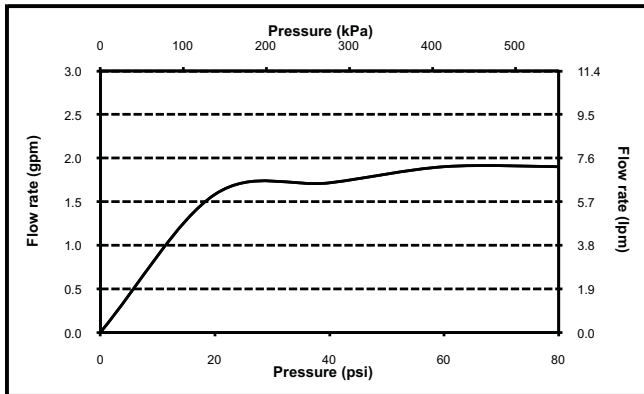

TS200AL55 & TS200AL65

Transitional Collection Series A Multi-Spray Showerhead

SPECIFICATIONS

- Warranty: Lifetime Limited Warranty (Residential Use)
  One Year (Commercial Use)
- Material: Brass / Plastics
- Shipping Weight: TS200AL55: 0.9 lbs.
  TS200AL65: 1.0 lbs.
- Shipping Dimensions: TS200AL55 & TS200AL65:
  3-1/2" L x 5-3/4" W x 6-3/4" H
- Maximum Flow Rate: 2.0 gpm (7.6 lpm)

INSTALLATION NOTES

OPTIONAL SHOWERHEAD COMPONENT:
TS200N6: Shower Arm 6" sold separately.