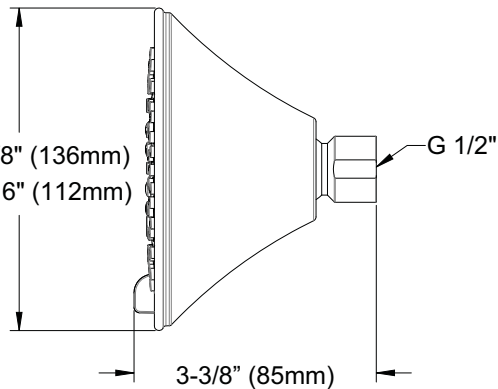

### SPECIFICATIONS

- Warranty: Lifetime Limited Warranty (Residential Use)  
One Year (Commercial Use)
- Material: Brass / Plastics
- Shipping Weight: TS200AL55: 0.9 lbs.  
TS200AL65: 1.0 lbs.
- Shipping Dimensions: TS200AL55 & TS200AL65:  
3-1/2" L x 5-3/4" W x 6-3/4" H
- Maximum Flow Rate: 2.0 gpm (7.6 lpm)

### INSTALLATION NOTES

OPTIONAL SHOWERHEAD COMPONENT:  
TS200N6: Shower Arm 6" sold separately.

TS200AL55: 5-3/8" (136mm)  
TS200AL65: 4-7/16" (112mm)

**TOTO®**

*These dimensions and specifications are subject to change without notice*