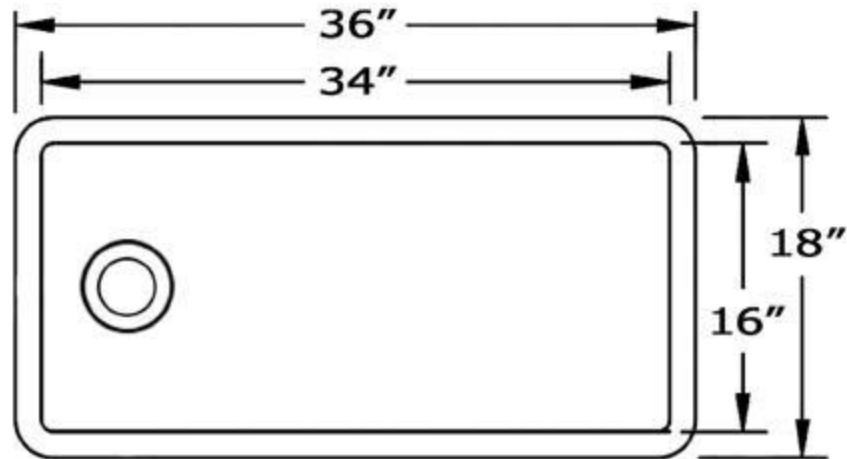

WHITEHAUS®
COLLECTION
A Collection of Fine Products

whitehauscollection.com

WH3618

* Farmhaus Fireclay sinks may have slight variations in size -
We recommend that the sink be on site when cabinets are
being ordered or manufactured.