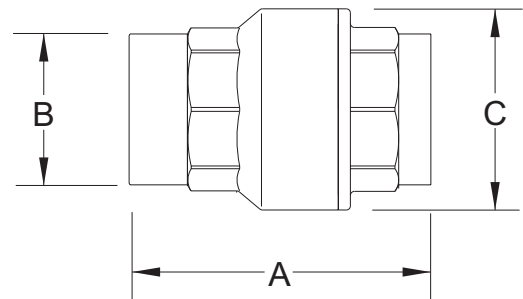

### Features

Sizes: 1/4", 3/8", 1/2", 3/4", 1", 1 1/4", 1 1/2", 2", 2 1/2", 3", 4"

Maximum working water pressure  
 400 WOG (1/4"-2")      175WOG (2 1/2"-4")

Maximum working water temperature 210°F  
 End connections Threaded ANSI B1.20.1

### Dimensions & Weights (Do Not Include Pkg.)

MODEL SIZE		DIMENSIONS (approximate)						WEIGHT	
		A		B		C			
in.	mm	in.	mm	in.	mm	in.	mm	lbs.	kg
1/4	8	2 5/16	59	1	25	1 3/8	35	0.3	0.1
3/8	10	2 5/16	59	1	25	1 3/8	35	0.3	0.1
1/2	15	2 5/15	59	1	25	1 3/8	35	0.3	0.1
3/4	20	2 9/16	65	1 1/4	32	1 11/16	43	0.5	0.2
1	25	2 3/4	70	1 1/2	38	1 15/16	49	0.7	0.3
1 1/4	32	2 15/16	75	1 7/8	48	2 3/8	60	1	0.5
1 1/2	40	3 3/16	81	2 1/16	52	2 7/8	73	1.6	0.7
2	50	3 3/8	86	2 11/16	68	3 1/2	89	2.2	1
2 1/2	65	4 3/8	111	3 1/4	83	4 3/8	111	3.7	1.7
3	80	4 7/8	124	3 7/8	73	5 1/4	133	5.5	2.5
4	100	5 7/16	138	5	127	6 7/16	164	9.5	4.3